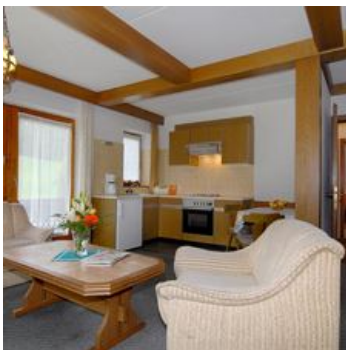

Pension Altmühl

farm, farmhouse in Kirchdorf in Tirol

Pension Altmühl is located in Gasteig, with an exceptional location. The impressive panorama of the Wilden Kaiser surrounded by meadows you will find peace and relaxation. We attach importance to regional, good quality of the food and drinks. In summer as well as in winter, the region offers numerous possibilities to organize your holiday. Hiking, climbing, cycling, mountain biking, rafting, paragliding, horseback riding. World of experience for the whole family, e.g. The Hornpark, the witching water in Söll and much more.

We look forward to you!