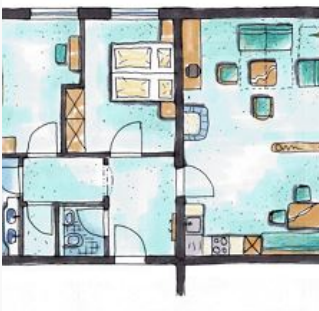

Apartment, shower or bath, toilet, balcony

1-6 Personen · 2 Bedrooms · 90 m²

Very spacious and comfortably furnished apartment. In summer in the middle of the hiking area, in winter directly at the ski slope. Ski-in ski-out! The apartments are located in the annex building.

ab
€ 275,00

per apartment on 17.06.2021

TO THE OFFER

Conditions

The prices are incl. breakfast and excl. taxes.

Hochfeldalm

inn in St. Johann in Tirol

Berglehen 45-47

A-6380 St. Johann in Tirol

Email: info@hochfeldalm.at

Phone: 0043 5352 62864

<http://www.hochfeldalm.at>