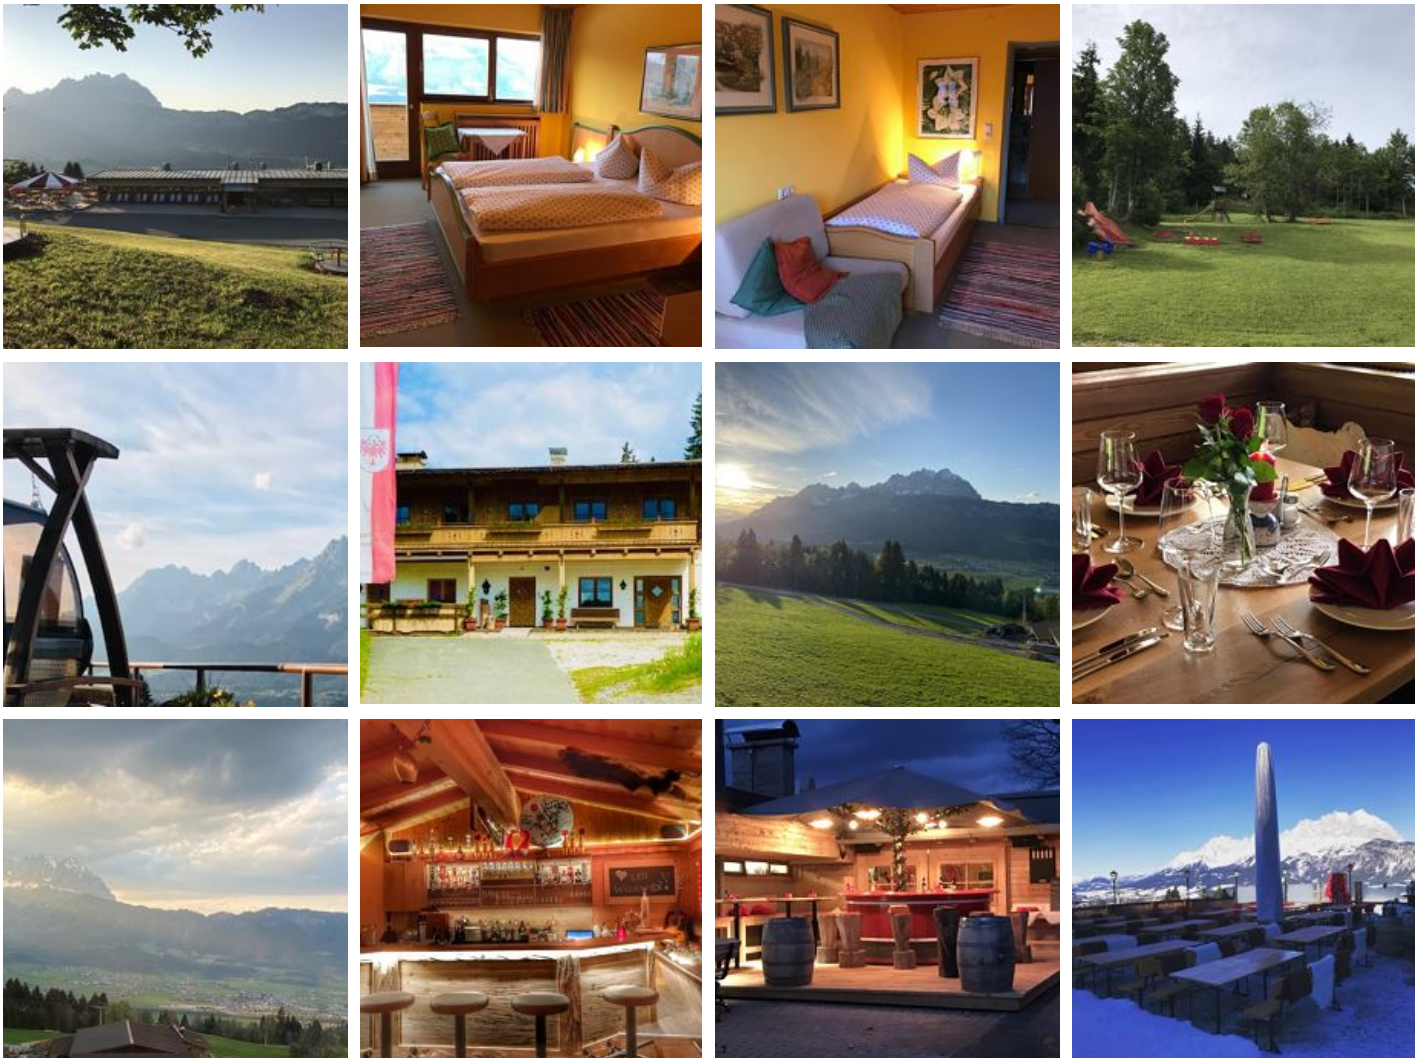

The HOCHFELDALM is centrally located on the Kitzbüheler Horn, in the SKI and hiking area St. Johann in Tirol. In winter we are right on the ski slope. The lift station and the entry for the winter toboggan run are only 100m away. In summer we are in the middle of the hiking paradise "Kitzbüheler Horn", and are directly accessible by car. A must for skiers and hikers! Our sun terrace with a magnificent view of the Wilder Kaiser invites you to take a break The rooms are located directly under the inn and are simply and comfortably furnished. Good Tyrolean - Bavarian cuisine. Company and family celebrations are sincerely welcome!

Our single rooms are simply equipped with shower/toilet. Enjoy the marvelous view of the "Wilder Kaiser" and the surrounding mountains.

ab
€ 50,00

per person on 17.06.2021

TO THE OFFER

double room with shower, WC

1-2 Personen · 1 Bedrooms · 18 m²

Our double rooms are simply equipped with shower/toilet. Enjoy the marvelous view of the "Wilder Kaiser" and the surrounding mountains.

ab
€ 50,00

per person on 17.06.2021