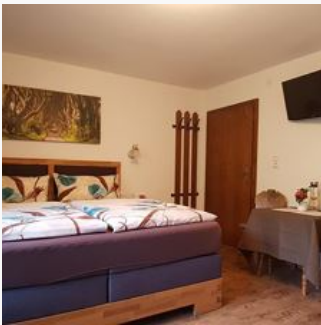

Triple room, shower, toilet

Cozy rooms in tyrolian style.

1-3 Personen · 1 Bedrooms · 25 m²

ab
€ 42,00

per person on 12.10.2024

[TO THE OFFER](#)