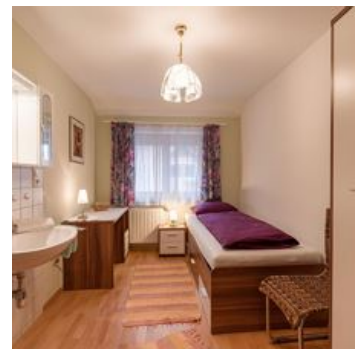

meadowlands · right on the bike path · central location · quiet location · on the hiking path · right at the cross-country ski trail · near the forest

Rooms and Apartments

Current Offers

Apartment, shower, toilet, 3 bed rooms

1-5 Personen · 3 Bedrooms · 80 m²

Apartment with 2 double and 1 single room, shower/toilet, kitchen-living room, balcony and storage room; Hoover and Sausage and Bread slicer machine.

ab
€ 120,00

per apartment on 19.09.2024