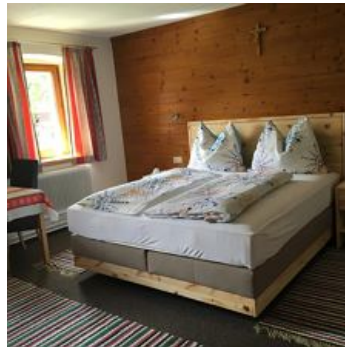

Within walking distance you can reach the trainstation and a supermarket.
The rooms have a beautiful panorama view, and furnished with table, chairs, couch, radio and TV.
Breakfast is included.

right on the bike path · right at the cross-country ski trail · central location

Conditions

Overnight stay in a double room including breakfast with regional products.

Overnight stay in a comfort double room without meals. Breakfast can be booked for an extra charge.

Foidlbauer

farm, farmhouse in Oberndorf in Tirol