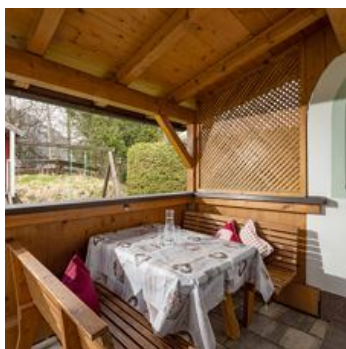

Ferienwohnung Stock

holiday apartment in Kirchdorf in Tirol

Our house is located between Kirchdorf and St. Johann in Tirol with a wonderful unobstructed view of the Kitzbüheler Horn and the Wilder Kaiser. In winter the cross-country ski trail is right in front of the house and in summer there is a hiking and cycling trail. Our house is about 3 minutes by car from Kirchdorf or St. Johann in Tirol.

Ferienwohnung Stock is situated in Kirchdorf in Tirol, 14 km from Casino Kitzbuhel and 7 km from Golfclub Lärchenhof in Erpfendorf. This apartment is 2,5 km from Bergbahn Kitzbüheler Horn in St. Johann in Tirol and 16 km from Golfclub Kitzbühel Schwarzsee. Kufstein is 35 km from the apartment, while Innsbruck is 98 km from the property. The nearest airport is Salzburg W. A. Mozart Airport, 61 km from Ferienwohnung Stock.