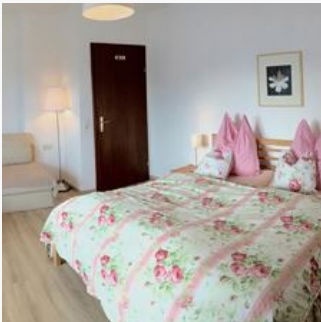

ap/combined living-bed-room/shower, WC

Appartement / Schlafräum / Wohnküche / Dusche / WC / Balkon

ab
€ 65,00

per apartment on 03.10.2022

TO THE OFFER

2-3 Personen · 1 Bedrooms · 40 m²