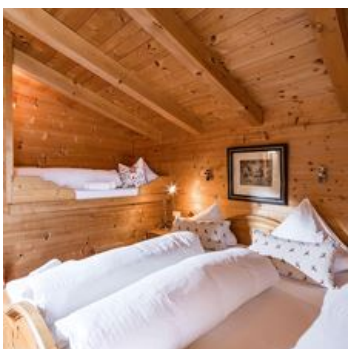

Chalet Berglehen

holiday apartment in St. Johann in Tirol

Perfectly located in a tranquil setting at the base of the Kitzbüheler Horn, our Chalets are your ideal "home away from home" to spend your holiday in St. Johann in Tirol.

For the winter visitor, you have direct access to the ski slopes and, snow conditions permitting, you can ski in and ski out or you have a short walk to the main cable car (Gondola), ski hire and ski school.

For the summer visitor, you can enjoy the peaceful atmosphere and the breathtaking view of the Wilder Kaiser. Within approximately 15 minutes walk to the village centre, where you will find a wide variety of restaurants and retail stores, the Chalets are very centrally located.