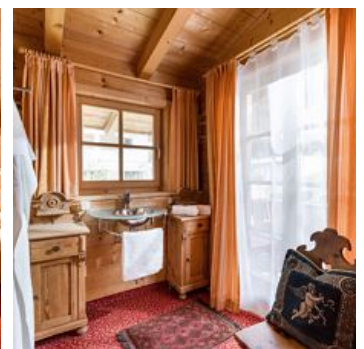

Chalet Berglehen

holiday apartment in St. Johann in Tirol

Perfectly located in a tranquil setting at the base of the Kitzbüheler Horn, our Chalets are your ideal "home away from home" to spend your holiday in St. Johann in Tirol.

For the winter visitor, you have direct access to the ski slopes and, snow conditions permitting, you can ski in and ski out or you have a short walk to the main cable car (Gondola), ski hire and ski school.

For the summer visitor, you can enjoy the peaceful atmosphere and the breathtaking view of the Wilder Kaiser. Within approximately 15 minutes walk to the village centre, where you will find a wide variety of restaurants and retail stores, the Chalets are very centrally located.