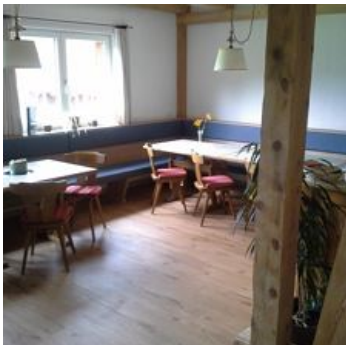

## farm, farmhouse in Erpfendorf

Farmhouse: 4 bedrooms on the first floor, shared shower and toilet. Each room ist equipped with TV, radio an wifi. 1 breakfast room with kitchen (fully equipped) Carport, a pushchair and bikes are available.