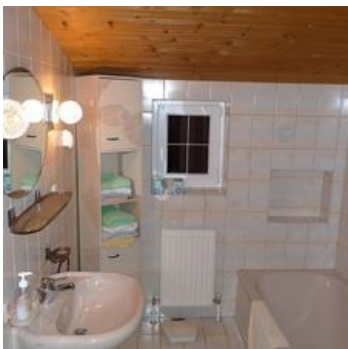

right on the bike path · right on the slope · right at the ski-bus/ hiking-bus/ bus stop · right at the cross-country ski trail · central location

Rooms and Apartments

Current Offers

apartment/2 bedrooms/bath tub, WC

1-4 Personen · 2 Bedrooms · 62 m²

Nice apartment (2nd floor). 2 bedrooms, large living-room with kitchen and stove, bathroom (shower/tub), separate toilet, wardrobe. View to "Wilder Kaiser"-mountain. 62 m²