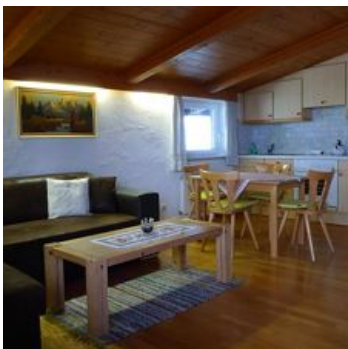

Appartement Schwaiger Regina

holiday apartment in Kirchdorf in Tirol

Our house in very central position is situated directly opposite from the skiing-area Kirchdorf and close to cross-country-tracks. Bike- and hiking-routes within walking distance. Close to (ski)bus-stop. WellnessCenter with outdoor-swimmingpool, Vitalcenter (Sauna) and center of Kirchdorf can be reached within 10 walking-minutes. At the groundfloor of our house you find our SPAR-Supermarket.

right on the bike path · right on the slope · right at the ski-bus/ hiking-bus/ bus stop · right at the cross-country ski trail · central location