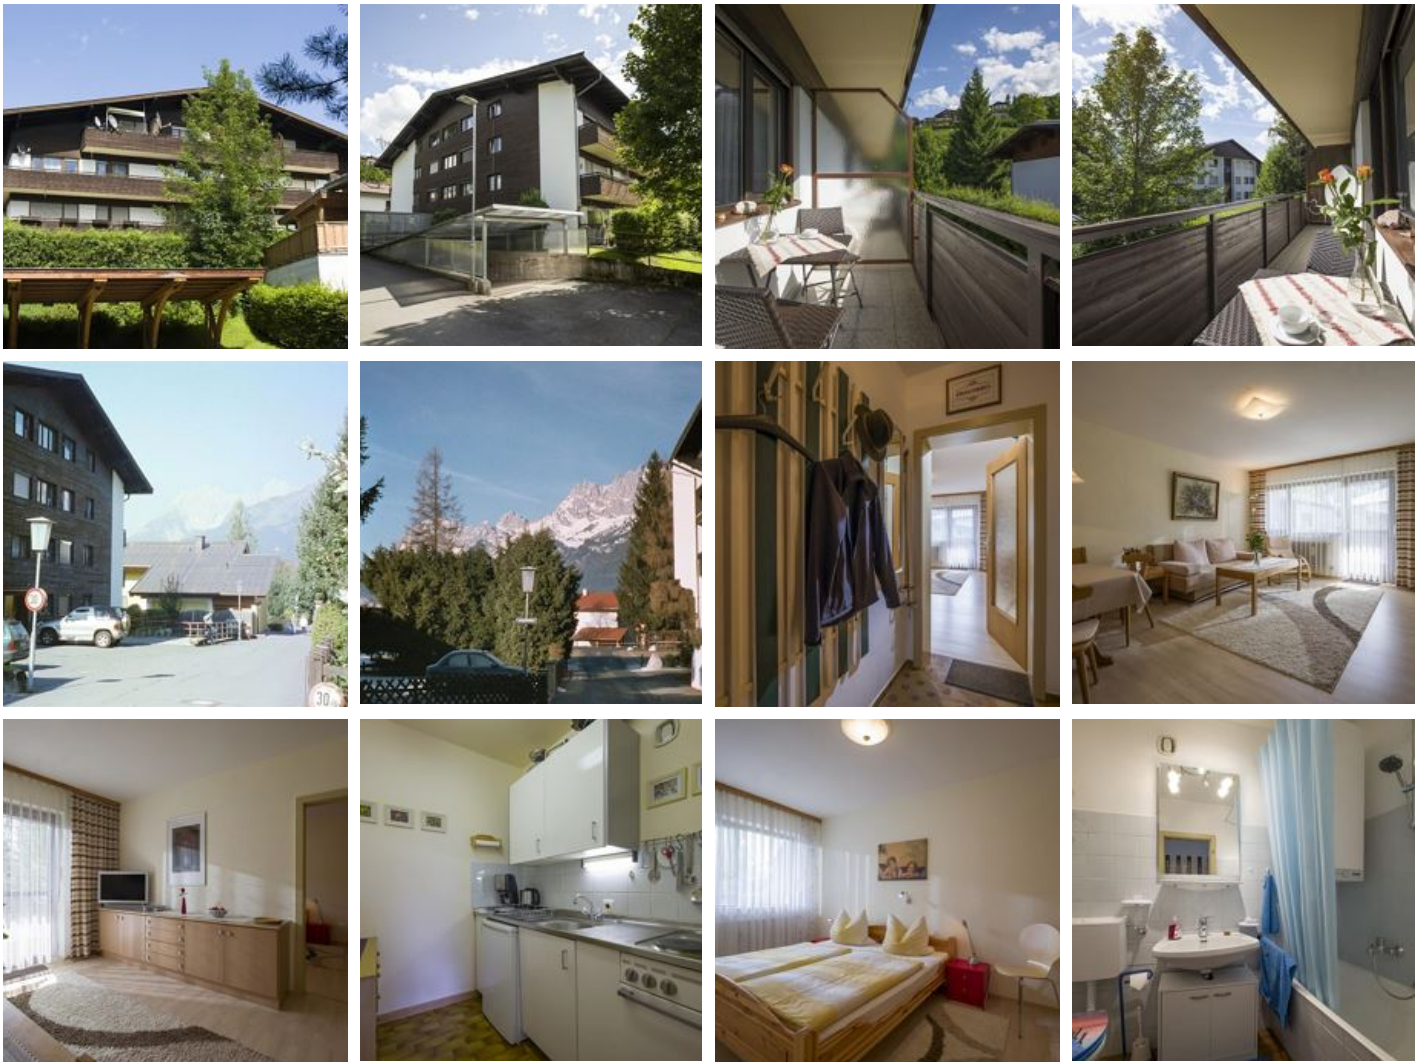

holiday apartment in St. Johann in Tirol

400 meters away from the liftstation St. Johann you will find the appartement-house at Winterstellerweg 8.

quiet location · right at the ski-bus/ hiking-bus/ bus stop · central location

Rooms and Apartments

Current Offers

apartment/1 bedroom/bath tub, WC

1-4 Personen · 1 Bedrooms · 54 m²

the appartement has two rooms: a sittingroom with bed-couch for 2 persons and with a place to eat and a bedroom, a bathroom with WC, a balcony to the south with a view to the Kitzbüheler Horn ...