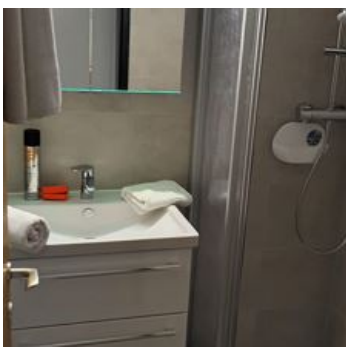

Our Apartment Elisabeth is located in a residential building with several parties. Quiet and yet central, only approx. 350m from the center. Right next to the ski lifts and the ski school. In winter, the small, fine ski resort in St. Johann in Tirol or one of the nearby ski areas in the area such as Skiwelt Wilder Kaiser Brixental or Kitzbühel beckons.

Enjoy a carefree and relaxing vacation with us.

quiet location · near the forest · meadowlands

Rooms and Apartments

Current Offers

Apartment, shower and bath, toilet, 1 bed room

The cozy apartment with a wonderful, unique view of the Wilder Kaiser is your home away. The apartment offers enough space to spend relaxing days. We look forward to you!