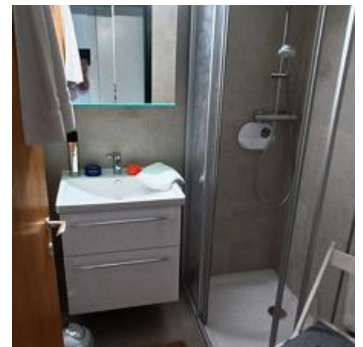

Enjoy a carefree and relaxing vacation with us.

quiet location · near the forest · meadowlands

Rooms and Apartments

Current Offers

Apartment, shower and bath, toilet, 1 bed room

The cozy apartment with a wonderful, unique view of the Wilder Kaiser is your home away. The apartment offers enough space to spend relaxing days. We look forward to you!