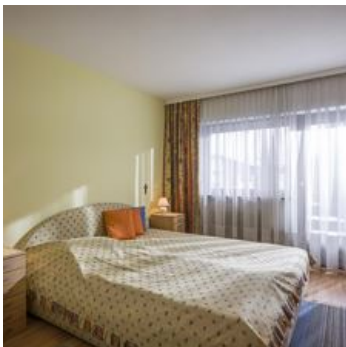

Our Apartment Elisabeth is located in a residential building with several parties. Quiet and yet central, only approx. 350m from the center. Right next to the ski lifts and the ski school. In winter, the small, fine ski resort in St. Johann in Tirol or one of the nearby ski areas in the area such as Skiwelt Wilder Kaiser Brixental or Kitzbühel beckons.

Enjoy a carefree and relaxing vacation with us.

quiet location · near the forest · meadowlands

Rooms and Apartments

Current Offers

Apartment, shower and bath, toilet, 1 bed room

The cozy apartment with a wonderful, unique view of the Wilder Kaiser is your home away. The apartment offers enough space to spend relaxing days. We look forward to you!