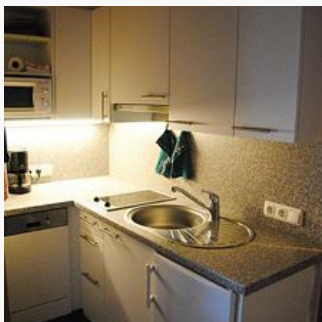

Apartment for four persons

1-4 Personen · 2 Bedrooms · 45 m²

Apartment for 2 to 5 people with combined bed/living room
(couchbed), kitchenette, 2 double rooms, shower/toilet, radio, Sat-TV,
balcony (can be reached from the hall), 50 m².

ab
€ 60,00

per apartment on 22.06.2021

TO THE OFFER