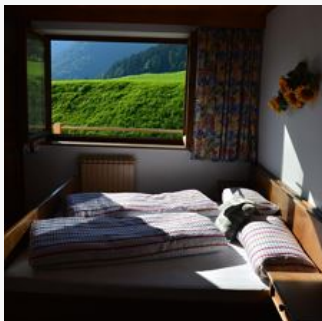

double room with shower/WC

2 Personen · 1 Bedrooms · 25 m²

The two double rooms are comfortably furnished in a rural style, both with a sunny balcony. Simply withdraw and enjoy the cozy comfort. Practical room comfort includes: shower / toilet, satellite TV, ...

ab
€ 37,50

per person on 09.02.2025

TO THE OFFER

Double room, shower/WC, 1 extra bed

3 Personen · 1 Bedrooms · 25 m²

The three-bed room with a sunny balcony is comfortably furnished in a country style. Simply withdraw and enjoy the cozy comfort. Practical room comfort includes: shower / toilet, satellite TV, W-LAN (...)

1-2 Personen · 1 Bedrooms · 25 m²

The three double rooms are comfortably furnished in a rural style, both with a sunny balcony. Simply withdraw and enjoy the cozy comfort. Practical room comfort includes: shower / toilet, satellite TV...

Double room, shower, toilet, balcony

1-2 Personen · 1 Bedrooms · 25 m²

The two double rooms are comfortably furnished in a rural style, both with a sunny balcony. Simply withdraw and enjoy the cozy comfort. Practical room comfort includes: shower / toilet, satellite TV, ...