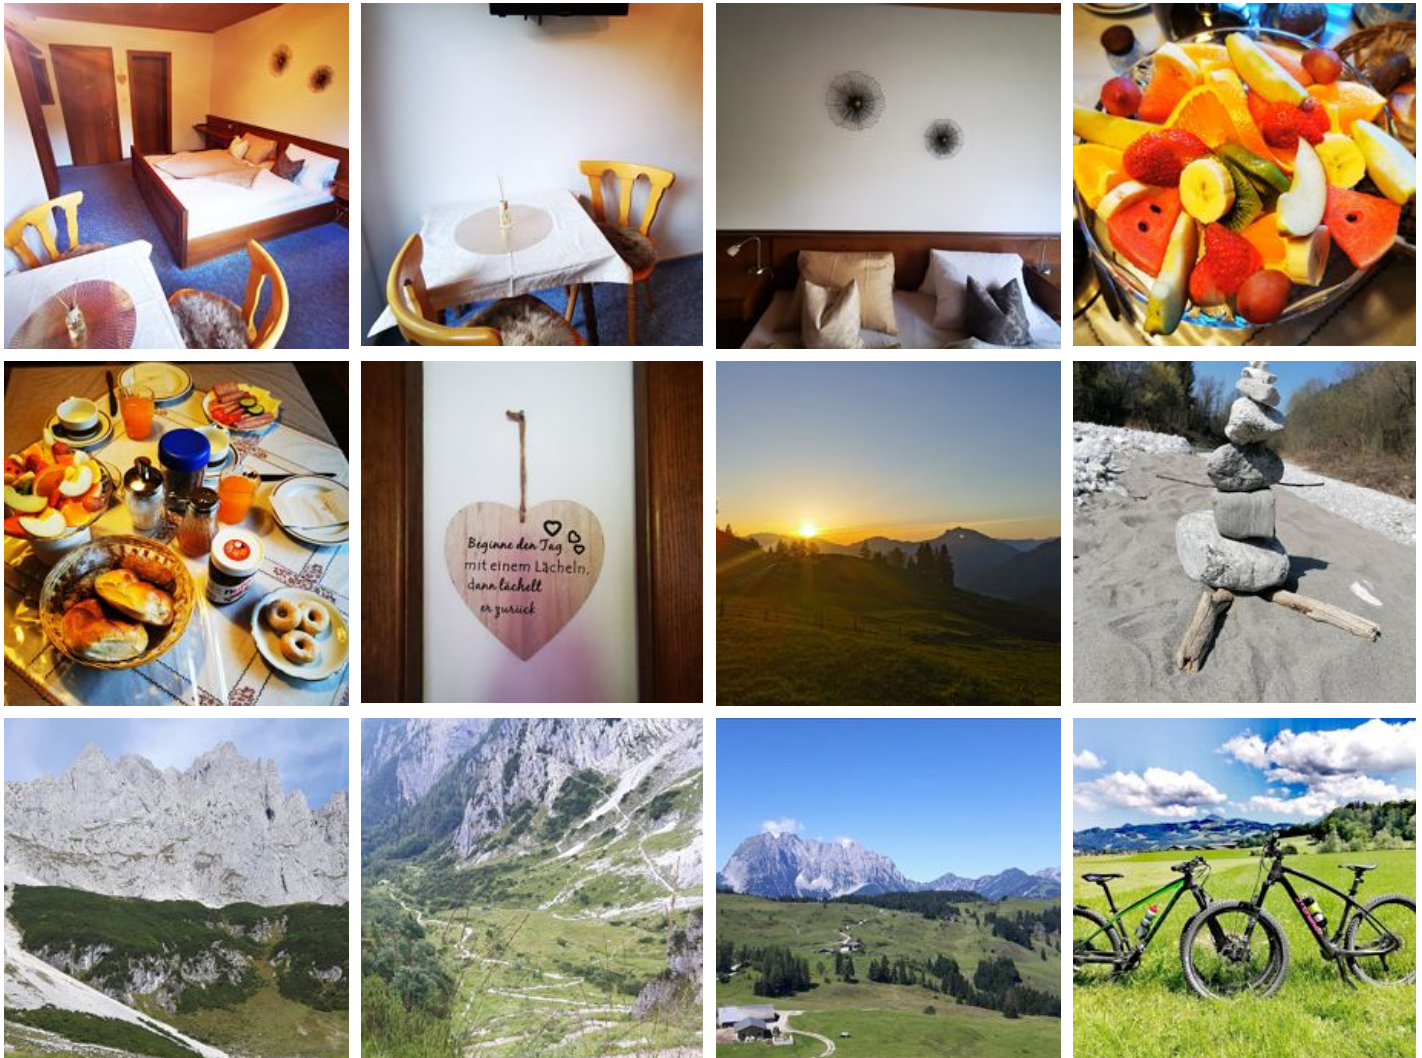

Weindlhof

farm, farmhouse in Waidring

"Grass di am WEINDLHOF" - time is our most precious asset! Our farm is surrounded by meadows and forests in a quiet, sunny location on the outskirts of Waidring. The golf course as well as the wonderful Steinplatte ski area and the practice lift on the local mountain are only a few minutes' drive away. If you want to give your car a break, the bus stop is only a few steps away from the house. The Weindlhof is also the starting point for numerous hikes and bike tours. Our farm offers you a breakfast room or lounge with a small guest kitchen. Enjoy the extended breakfast with our own products. We also offer Schnaps that we distill especially for you on our farm, as well as liqueurs, sausage products, jams, various vegetables and much more to buy. Take a "souvenir" from beautiful Tyrol back home with you. Don't be afraid to talk to us. We look forward to welcoming you to the "Weindlhof"

Your landlord