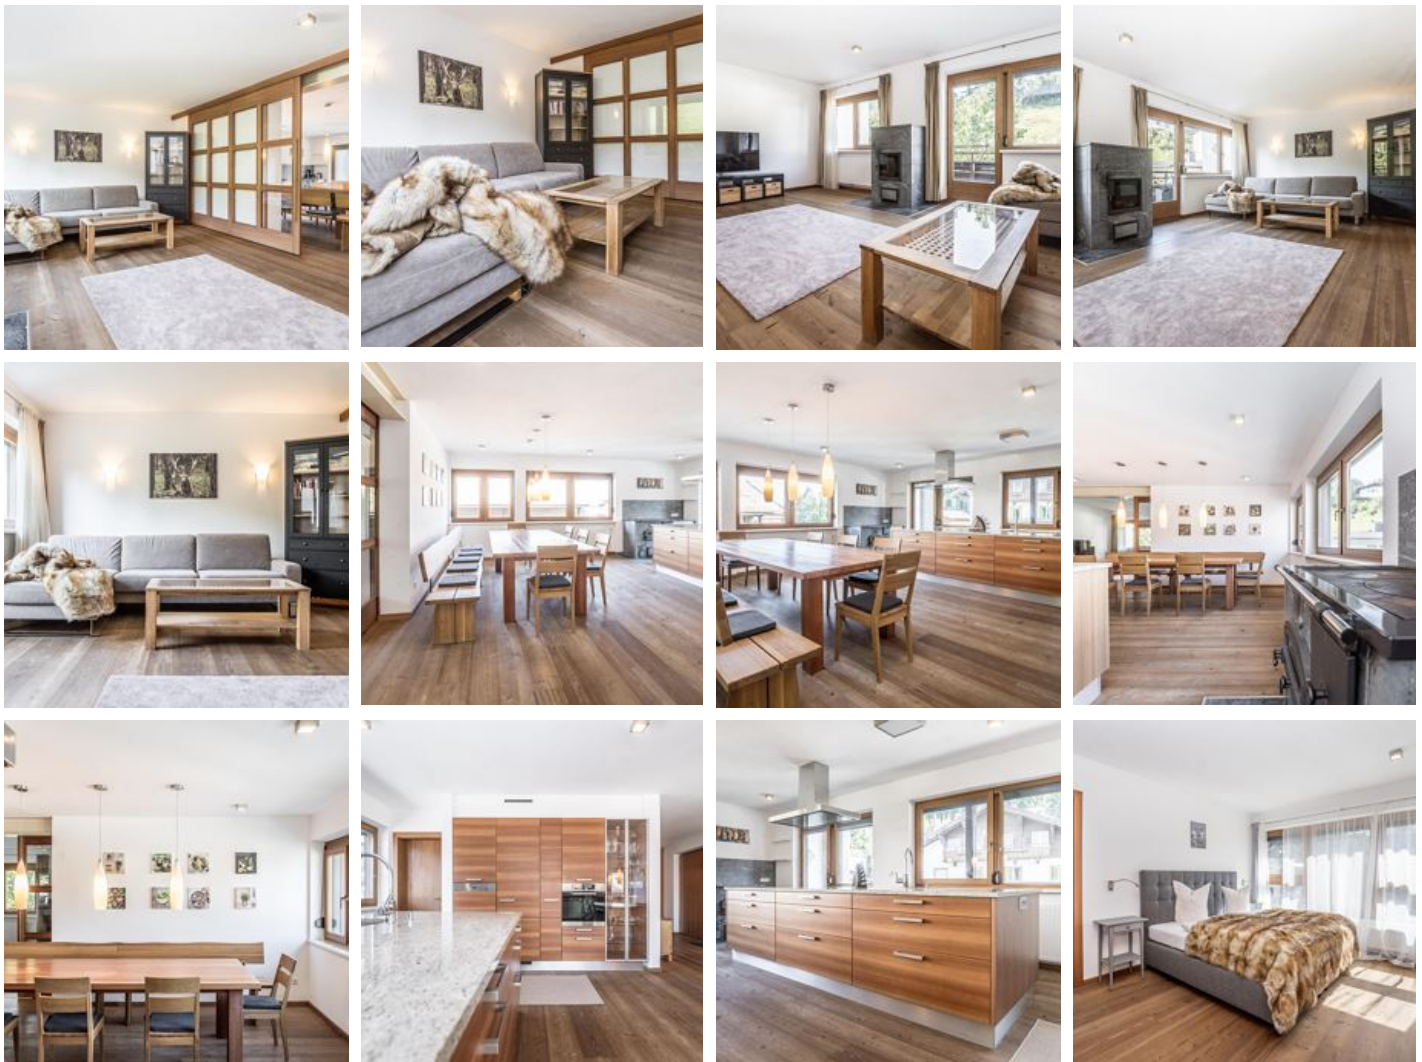

Suite Spielberg

holiday apartment in Fieberbrunn

Welcome to Suite Spielberg in Fieberbrunn! This spacious apartment accommodates up to 8 people and is ideally located near the bus stop for ski and hiking buses. It features a family room with an additional bunk bed room for children, as well as two separate bedrooms, a fully equipped kitchen with a cooking island, a living room, and three balconies. Perfect for winter sports enthusiasts and hikers. Access to the sauna and pool area at Aubad Fieberbrunn is included during its opening hours.

1-8 Personen · 4 Bedrooms · 175 m²

The Suite Spielberg offers inviting and comfortable accommodations, ideal for guests looking to enjoy a relaxing and rejuvenating vacation in Fieberbrunn. The suite is stylishly and modernly furnished...