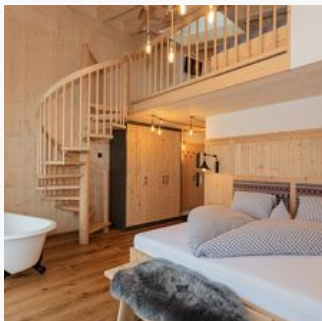

Suite, shower, toilet, 1 bed room

4 Personen · 45 m²

Mit unserem Urigen - modernen Almhütten-Chalet Style mit alten und neuen heimischen Hölzern, vermittelt unsere neue Bergsuite „Erna“ benannt nach Manfreds Mutter, ein gemütliches Ambiente zum Wohlfühl...

ab
€ 116,00

per person on 05.06.2023

TO THE OFFER