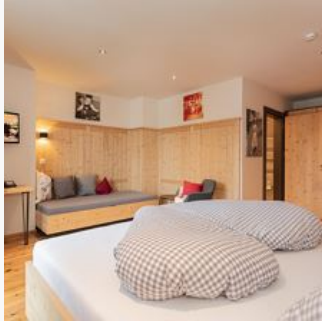

Double room with extra bed, shower, toilet

3 Personen · 29 m²

Mit unserem Urigen - modernen Almhütten-Chalet Style mit alten und neuen heimischen Hölzern, vermitteln unsere neuen Doppelzimmer "Omas Almlust" Frieda und Thresl- benannt nach unsern Großmüttern, e...

ab
€ 98,00

per person on 05.06.2023

TO THE OFFER