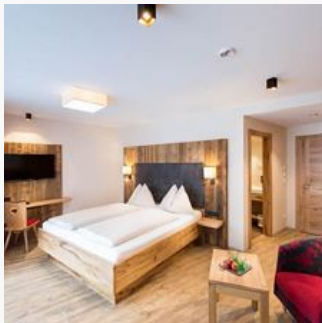

Double room, shower, toilet, balcony

2 Personen · 23 m²

Cosiness and modern ambiance welcome you in our bright double room "Steinplatte type B" with a keen eye for detail. Select fabrics, native wood, modern ambiance and colours invite you to have a relaxi...

ab
€ 101,00

per person on 18.04.2024

TO THE OFFER