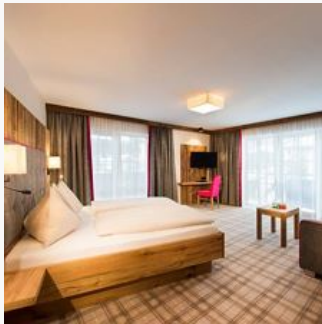

Rooms and Apartments

Current Offers

Double room with extra bed, shower, toilet, balcony

1-3 Personen · 28 m²

Cosiness and modern ambiance welcome you in our bright double room "Steinplatte type A" with a keen eye for detail. Select fabrics, native wood, modern ambiance and colours invite you to have a relaxi...

ab
€ 109,00

per person on 18.04.2024

TO THE OFFER