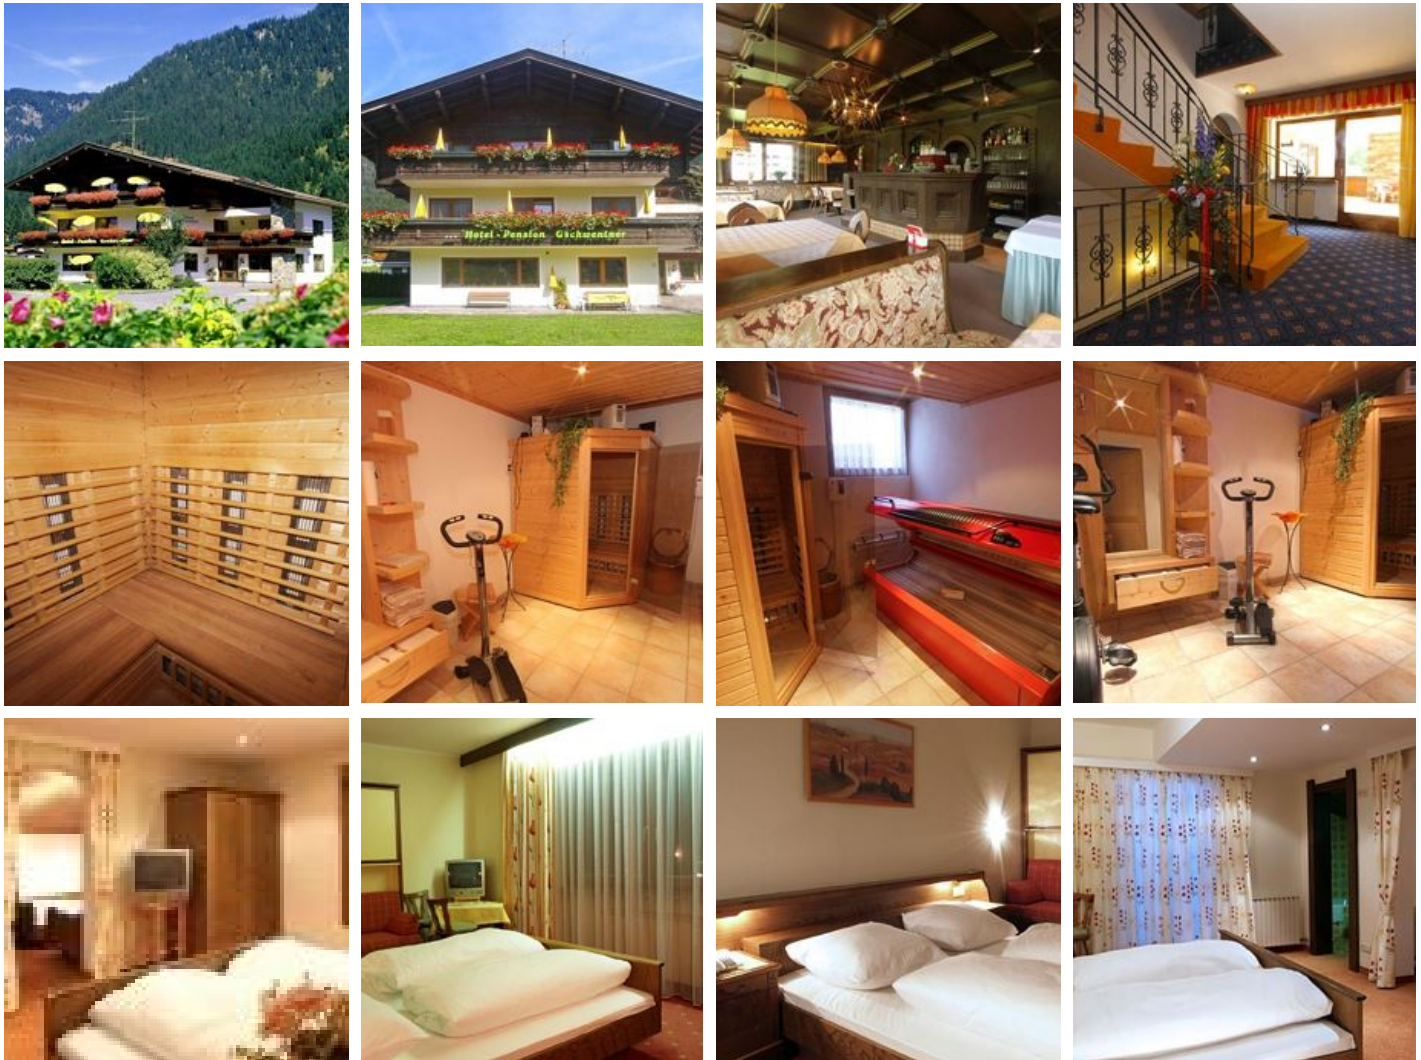

Hotel-Pension Gschwentner ***

hotel in Waidring

Comfortable ***Hotel in a sunny situation, next to the cableway-station, 350 m from the center. Rooms with shower and toilet, Sat-TV, WIFI, part. balcony. Terrace, lawn, winter: store-room for skis.

central location · right on the slope · on the hiking path · right at the cross-country ski trail · right on the bike path · lake - distance (m): 700 · right at the ski-bus/ hiking-bus/ bus stop · tanning booth · infrared cabin

Rooms and Apartments

Current Offers

Double room, shower or bath, toilet

Bedroom with double bed, shower and toilet, radio, telephone, Sat-TV, partly with balcony.

ab
€ 34,00

per person on 03.10.2022

TO THE OFFER

2 Personen · 1 Bedrooms

Double room with extra bed, shower or bath, toilet

Bedroom with double bed, one extra bed, shower and toilet, Sat-TV, radio, telephone, partly with balcony.

ab
€ 34,00

per person on 03.10.2022