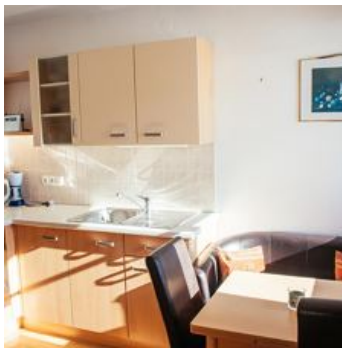

Gästehaus Trude

holiday apartment in Fieberbrunn

Guesthouse with friendly atmosphere in sunny position outside of the centre. Lounge with TV, terrace, lawn, skibus-stop near the house.

Apartments possible with breakfast!

Rooms and Apartments

Current Offers

Apartment for four persons

2 bedrooms with double bed and shower, living room with kitchenette, dining table, shower/WC, flatscreen-cable-TV, W-LAN, balcony, 44 m².

2-4 Personen · 2 Bedrooms · 40 m²