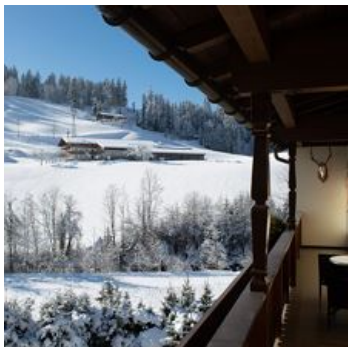

Gästehaus Trude

holiday apartment in Fieberbrunn

Guesthouse with friendly atmosphere in sunny position outside of the centre. Lounge with TV, terrace, lawn, skibus-stop near the house.

Apartments possible with breakfast!