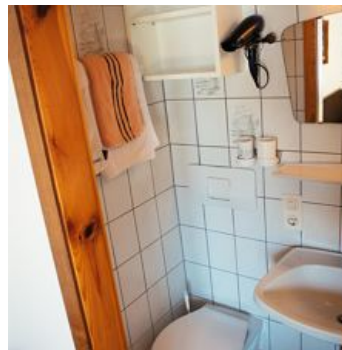

Gästehaus Trude

holiday apartment in Fieberbrunn

Guesthouse with friendly atmosphere in sunny position outside of the centre. Lounge with TV, terrace, lawn, skibus-stop near the house.

Apartments possible with breakfast!

Rooms and Apartments

Current Offers

Apartment for four persons

2 bedrooms with double bed and shower, living room with kitchenette, dining table, shower/WC, flatscreen-cable-TV, W-LAN, balcony, 44 m².

2-4 Personen · 2 Bedrooms · 40 m²