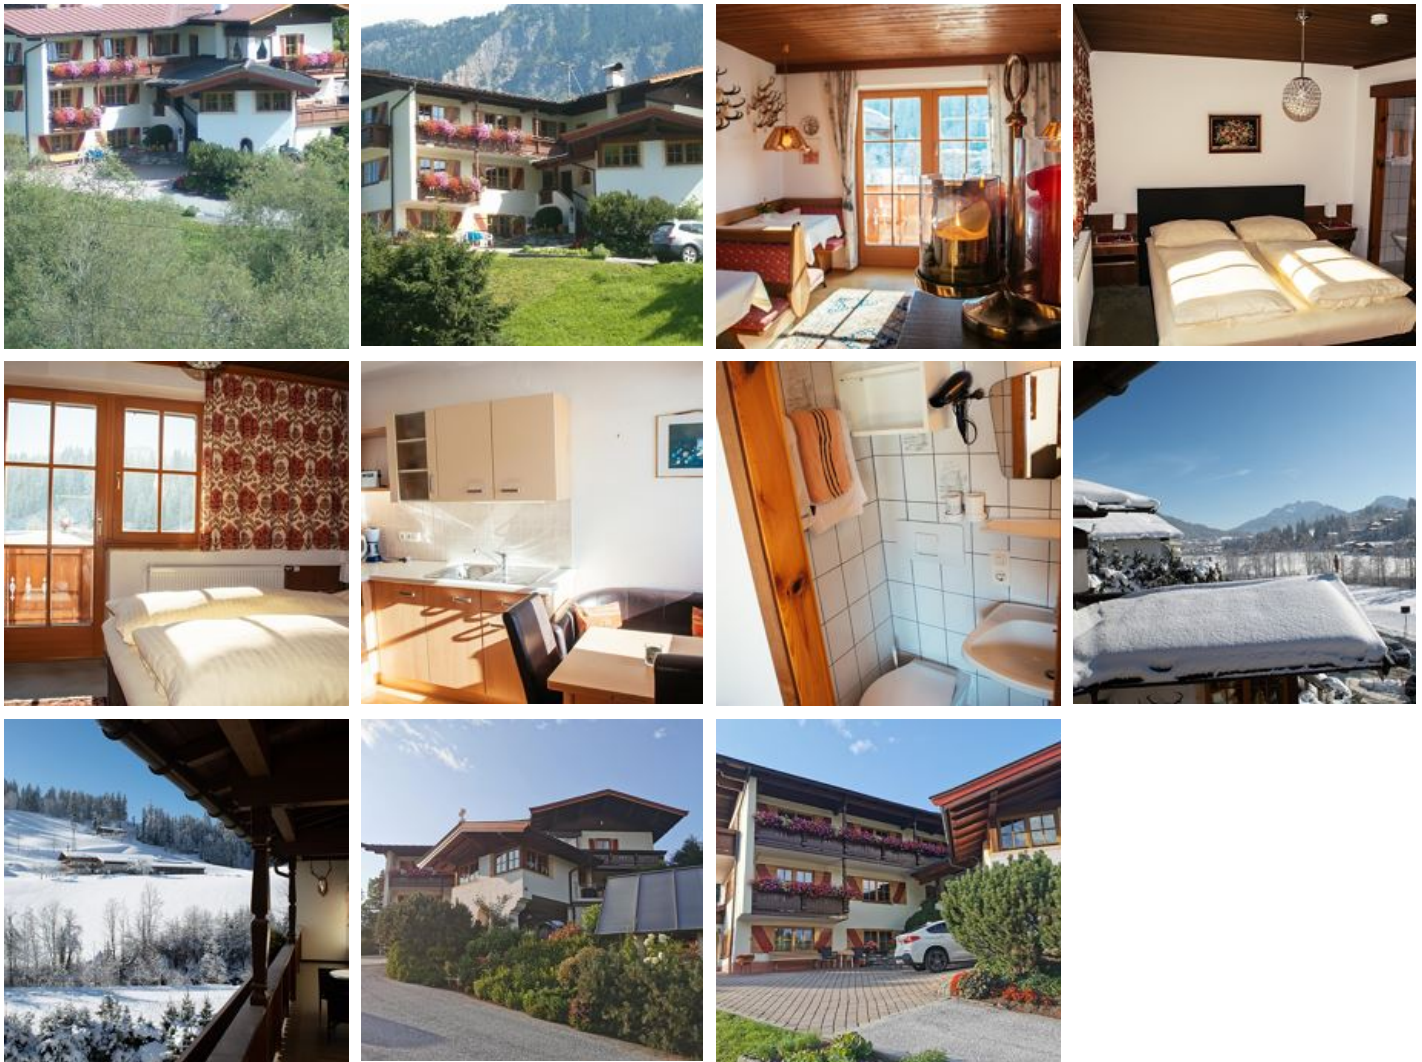

Gästehaus Trude

holiday apartment in Fieberbrunn

Gruberau 34 · A-6391 Fieberbrunn · info@gastehaus-trude.at · +43 5354 56424
Additional information at <http://www.gastehaus-trude.at>

Tourismusverband PillerseeTal
Dorfplatz 1
6391 Fieberbrunn
AUSTRIA

Gästehaus Trude

holiday apartment in Fieberbrunn

Guesthouse with friendly atmosphere in sunny position outside of the centre. Lounge with TV, terrace, lawn, skibus-stop near the house.

Apartments possible with breakfast!

Rooms and Apartments

Current Offers

Apartment for four persons

2 bedrooms with double bed and shower, living room with kitchenette, dining table, shower/WC, flatscreen-calbe-TV, W-LAN, balcony, 44 m².

ab
€ 75,00

per apartment on 11.10.2024

TO THE OFFER

2-4 Personen · 2 Bedrooms · 40 m²

Apartment for two persons

Apartment with 1 bedroom with double bed, kitchenette, shower/toilet, 23 m².

ab
€ 50,00

per apartment on 11.10.2024