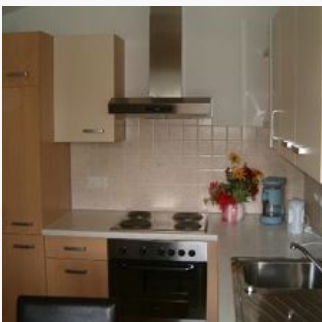

Apartment for two persons

Apartment with 1 bedroom with double bed, kitchenette, shower/toilet, 23 m².

1-2 Personen · 1 Bedrooms · 23 m²

ab
€ 45,00

per apartment on 23.10.2021

TO THE OFFER