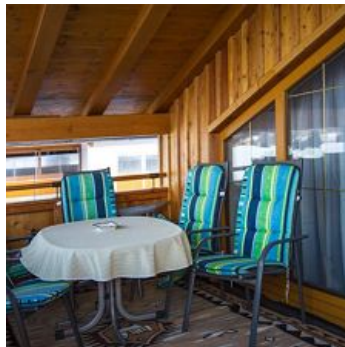

Ferienwohnungen Schwarzenauer Gerti

holiday apartment in Hochfilzen

Private house with 2 apartment each time for 2-6 person, in the city of Hochfilzen

central location · right at the cross-country ski trail · right at the ski-bus/ hiking-bus/ bus stop · on the hiking path · right on the bike path