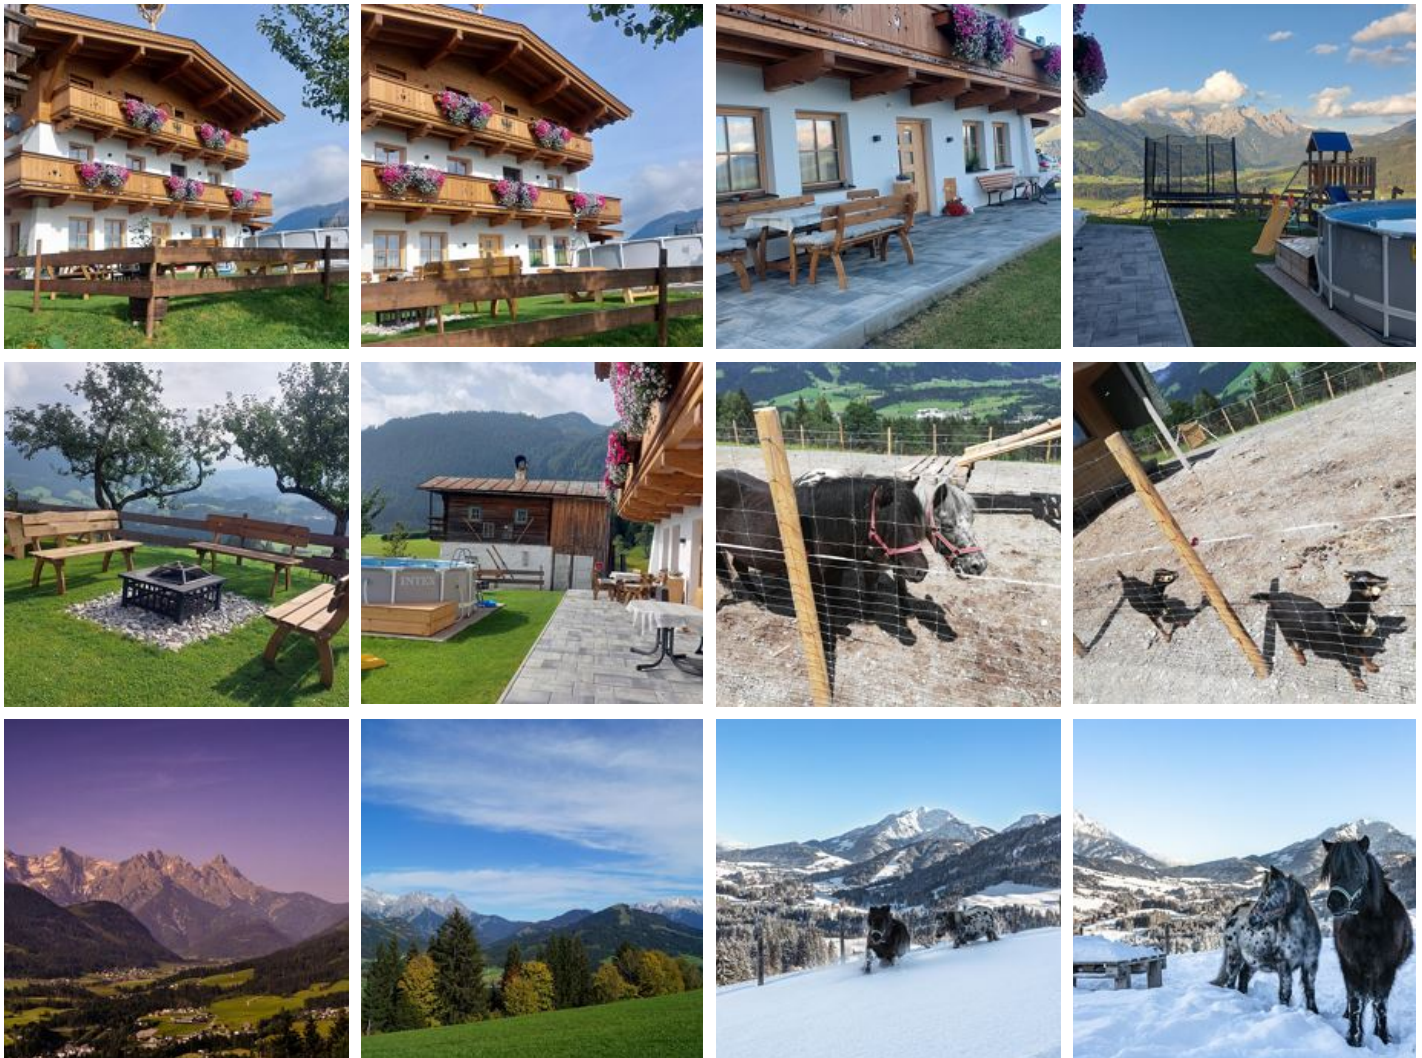

Ferienwohnungen Egg

farm, farmhouse in Fieberbrunn

Bärfeld 3 · A-6391 Fieberbrunn · ferienwohnungen-egg@outlook.com · 0043 664 9198248

Tourismusverband PillerseeTal
Dorfplatz 1
6391 Fieberbrunn
AUSTRIA

Tel. +43 5354 56304
Fax +43 5354 56304 750
info@pillerseetal.at
www.pillerseetal.at

UID-Nr. ATU53749804
Raiffeisenbank Kitzbühel - St. Johann eGen
BLZ: 36263 / BIC: RZTIAT22263
IBAN: AT38 3626 3000 0422 1834

Ferienwohnungen Egg

farm, farmhouse in Fieberbrunn

Our newly built farmhouse is situated in the middle of the Kitzbühel Alps, on approx. 1.000m above sea level and offers a breathtaking view over the PillerseeTal. In summer it is the ideal starting point for hikes, but you can also relax and enjoy the view in the appartement's own outdoor pool. In winter, the toboggan run runs directly past the house and the cross-country ski run is also just a few minutes away. A few minutes drive will take you to the Skircircus Saalbach Hinterglemm Leogang Fieberbrunn and the Buchensteinwand ski area, which is particularly suitable for families with children. On our farm there are milking cows, also cats, rabbits, a dog and a zoo with small animals. We also offer our youngest guests a large playground, a trampoline and a table tennis table to let off steam.

private setting · near the forest · quiet location · on the hiking path · mountain location · meadowlands · right at the cross-country ski trail · yoga

Rooms and Apartments

Current Offers

Apartment

1-6 Personen · 2 Bedrooms · 58 m²