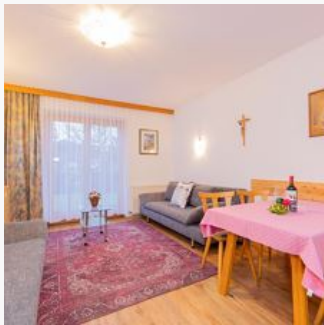

Apartment for six persons

75 m² appartement with 1 living-room with couch bed, 2 sleeping-rooms, kitchen, bath, Wc extra, radio, cable-TV. The appartement is on the ground floor and has got a terrace.

ab
€ 180,32

per apartment on 20.01.2025

TO THE OFFER

2-6 Personen · 2 Bedrooms · 75 m²