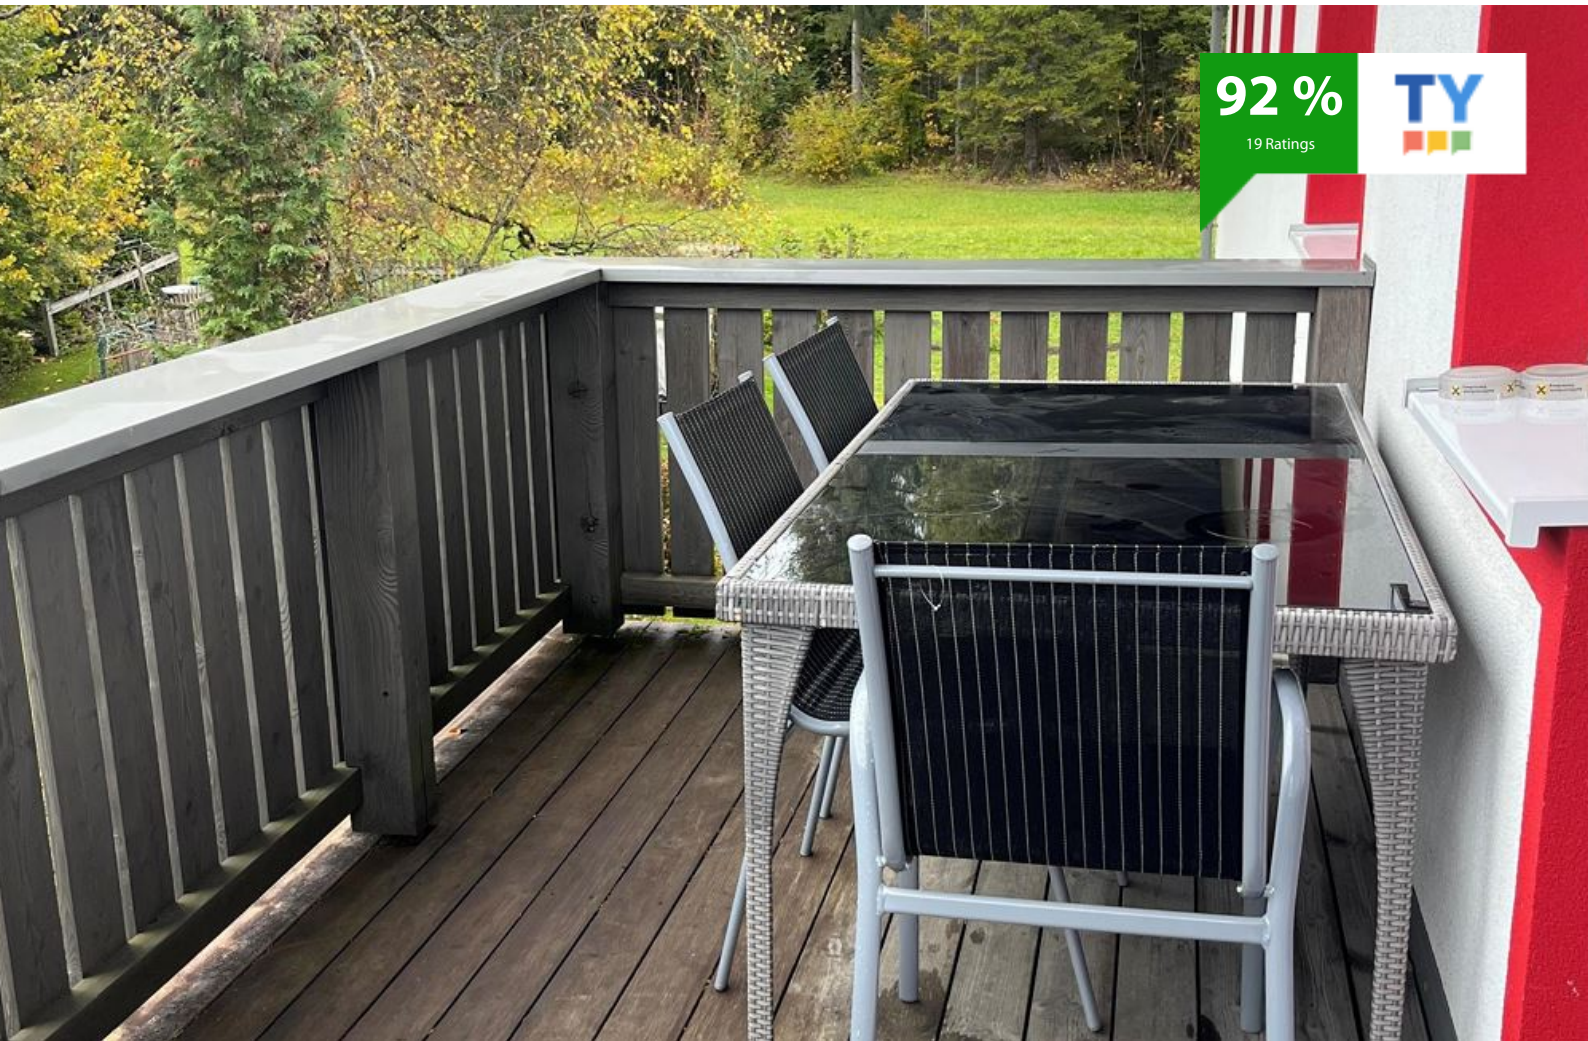

Ferienwohnung mit Blick auf die Buchensteinwand

holiday apartment in Hochfilzen

92 %
19 Ratings

Magnesitstraße 12 · A-6395 Hochfilzen · koller.johanna1@gmx.at · +43 664 1479731