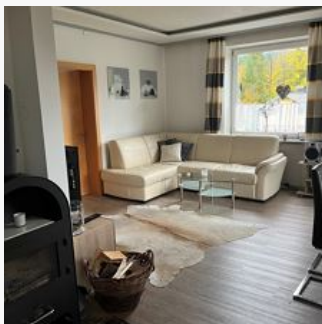

#### Apartment

1-4 Personen · 2 Bedrooms · 75 m<sup>2</sup>

The house has two separated bedrooms, a fully equipped kitchen, a big Living - dining-room with a stove, bath toilet and anteroom.

ab  
**€ 145,00**