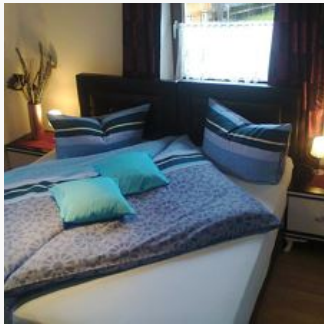

Rooms and Apartments

Current Offers

Apartment, shower, toilet

1-7 Personen · 3 Bedrooms · 70 m²

Cosy furnished apartment with shower/WC, living-kitchen, desk, cable-TV, microwave, 3 bedrooms (in one bedroom has a double bed which can also be used as a twin) on the ground floor, app. 70m².

ab
€ 100,00

per apartment on 03.10.2022

TO THE OFFER

Conditions

Wifi is for free Parking is also for free; Linen change surcharge -pets € 3,00 per day

Ferienwohnung Aksu

holiday apartment in Hochfilzen

Am Reisch 13

A-6395 Hochfilzen

Email: elifmerve2009@live.at

Phone: 0043 688 8116021

<http://www.ferienwohnung-aksu.at>