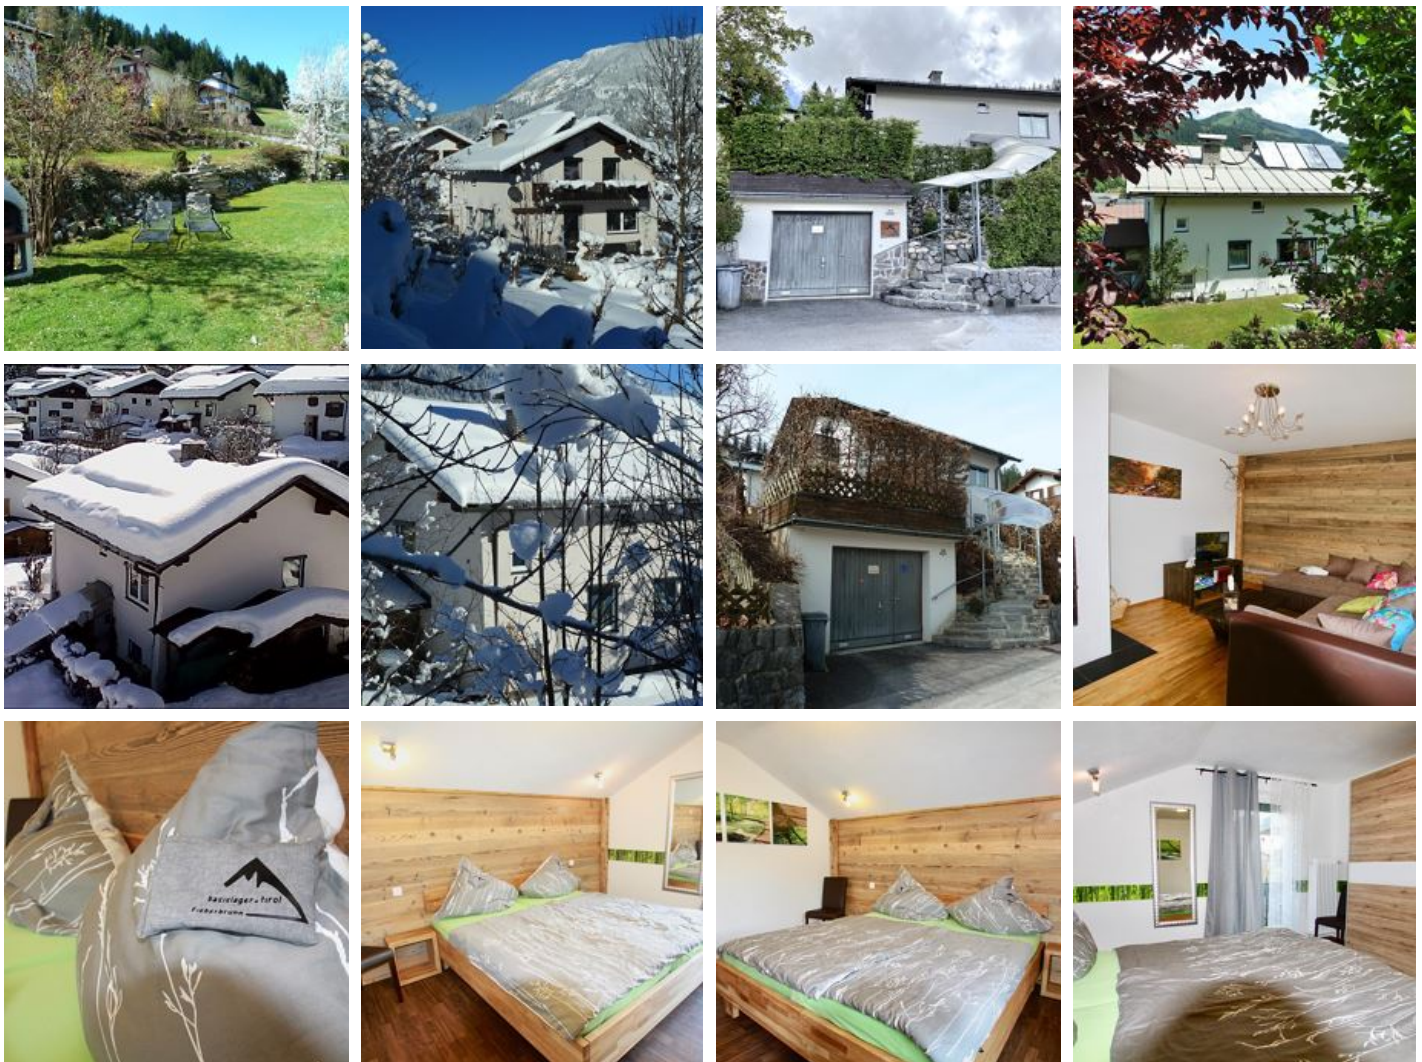

# Ferienhaus Basislager

## Ferienhaus in Fieberbrunn

The Chalet "Basislager-Fieberbrunn" is your starting point for all mountain activities around the Wildseeloder. The "all-rounder mountain" offers both, summer and winter attractions for the whole family. Our house with a large garden and terrace serves as a supply and regeneration station as well as a retreat in case of bad weather. For your car, your bicycles or ski equipment, there is a storage room in the spacious garage next to the entrance area. From the living and dining room you have direct access to a large sun terrace and the garden with a barbecue-grill.