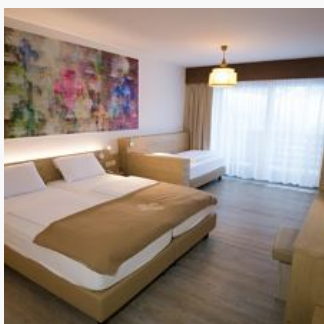

Vierbettzimmer mit Bad/Dusche, WC

Double room with sofa bed ca. 35 m², with bath or shower / WC, telephone, TV. Suitable for 2 adults and 2 children till 12 yrs old.

ab
€ 320,00

per person on 07.08.2024

TO THE OFFER

4 Personen · 1 Bedrooms · 35 m²

Tourismusverband PillerseeTal
Dorfplatz 1
6391 Fieberbrunn
AUSTRIA

Tel. +43 5354 56304
Fax +43 5354 56304 750
info@pillerseetal.at
www.pillerseetal.at

UID-Nr. ATU53749804
Raiffeisenbank Kitzbühel - St. Johann eGen
BLZ: 36263 / BIC: RZTIAT22263
IBAN: AT38 3626 3000 0422 1834