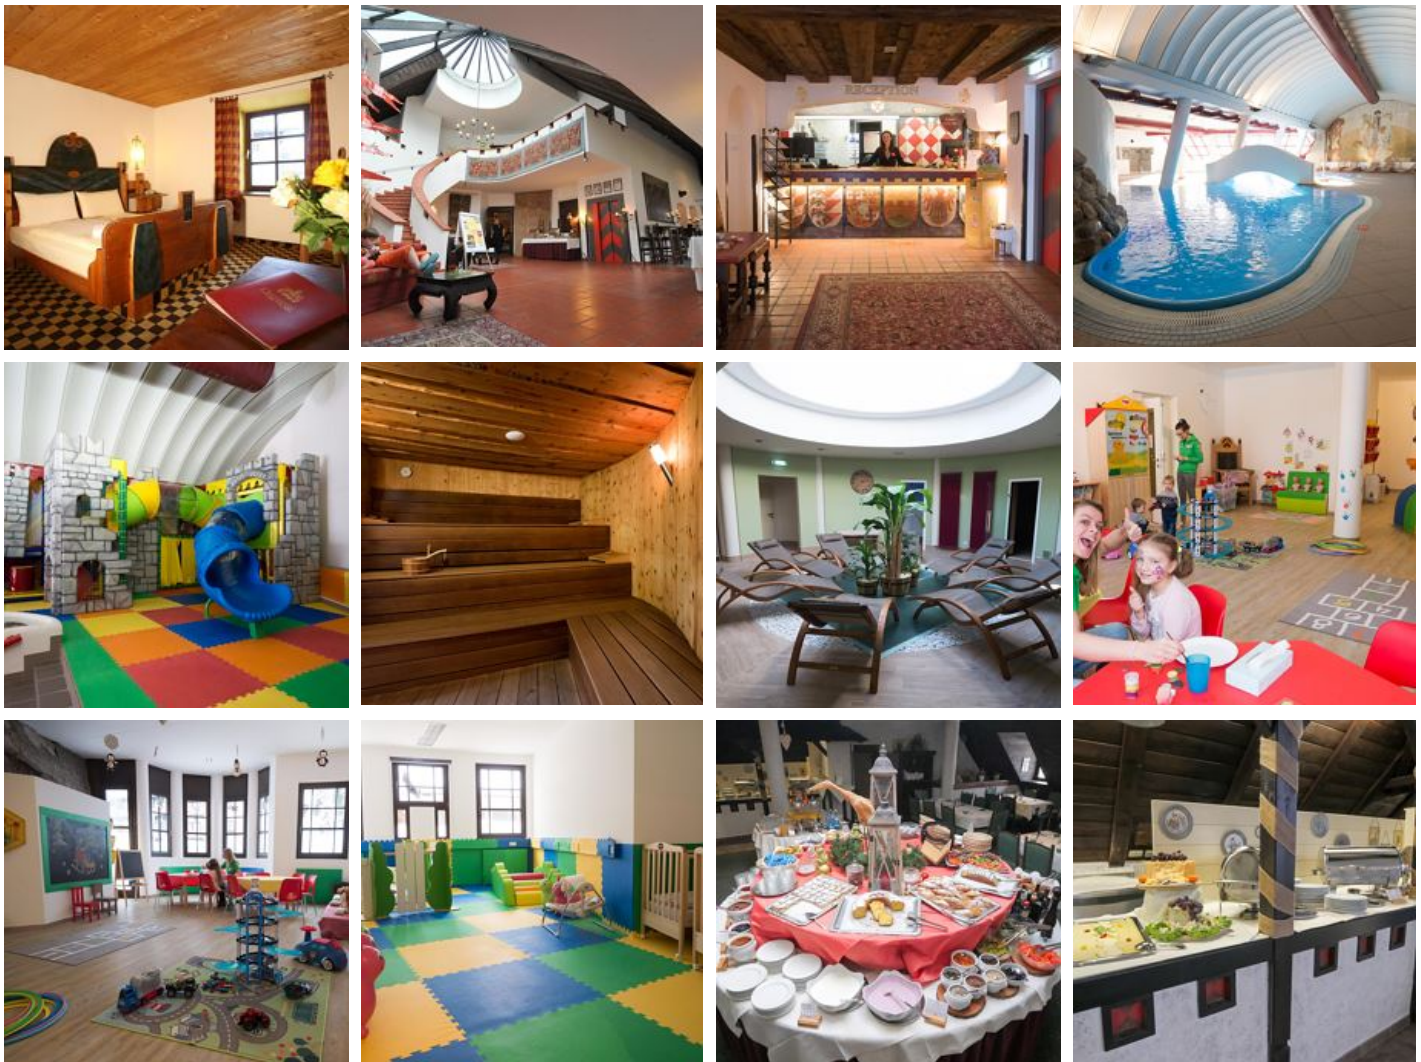

Family Hotel Schloss Rosenegg

hotel in Fieberbrunn

As a modern hotel, the Family Hotel Schloss Rosenegg in Fieberbrunn fulfills all the demands of its guests and yet remains a castle. We have 330 beds divided into 102 rooms and 23 apartments; Restaurants, hotel bar, indoor adventure pool, sauna, underground car park. FOR CHILDREN: Seasonal child care from 3 years Play opportunity in the swimming pool and in the animation room in summer and winter time.