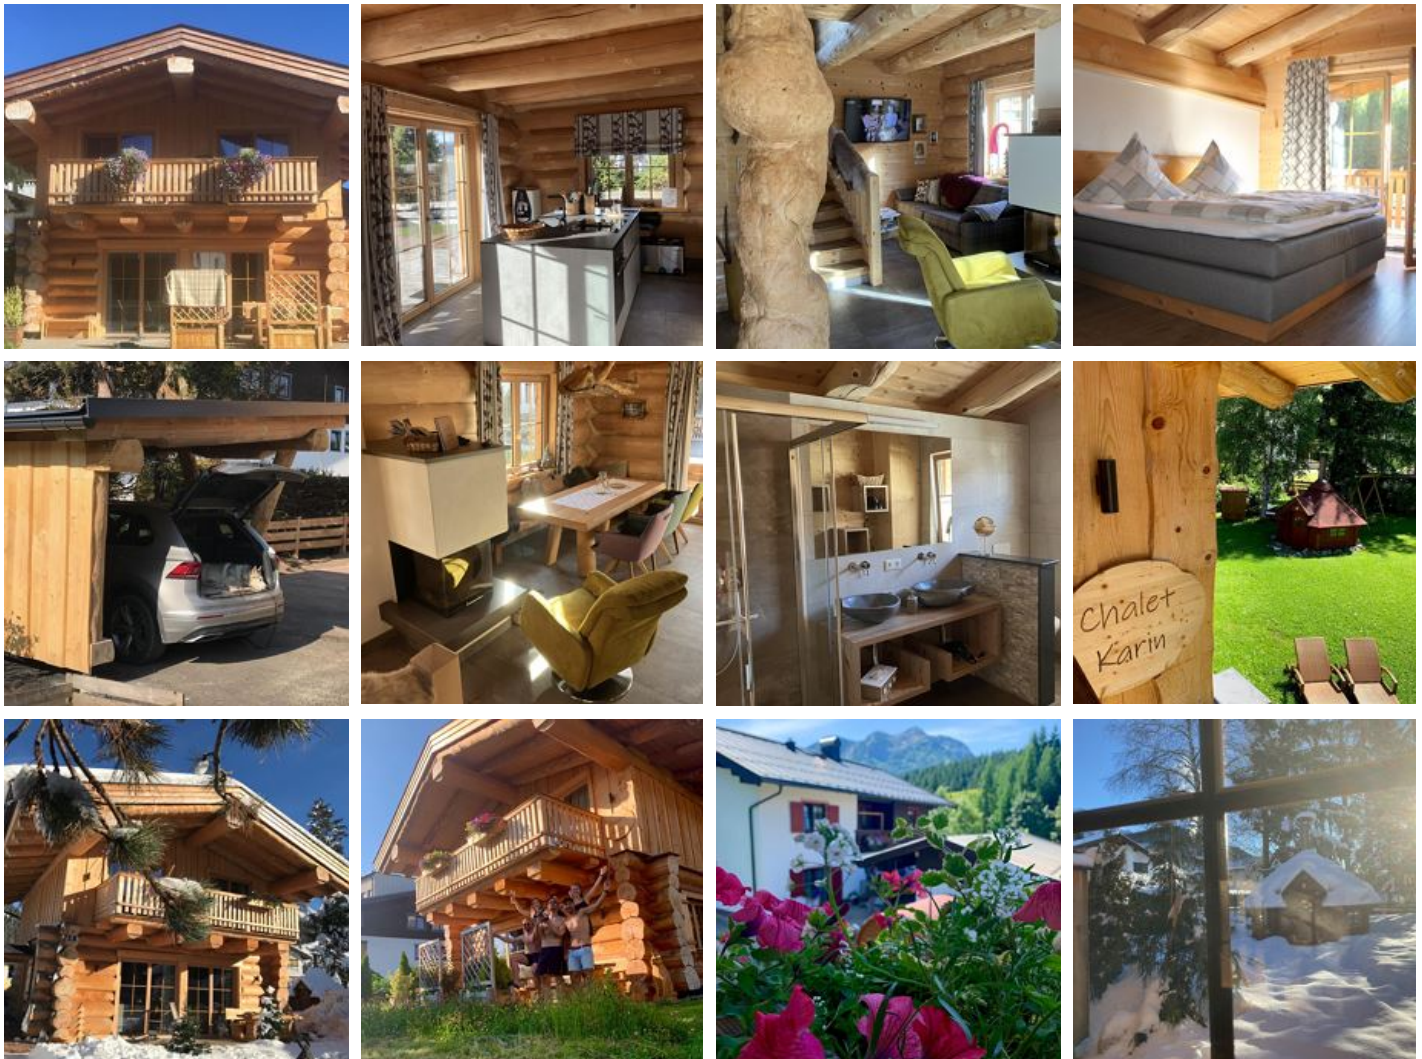

Chalet Karin

Ferienhaus in Hochfilzen

Beautiful house in central position which offers 4 apartments (1x 2 people, 2 x 2-4 people, 1x 5-7 people). Large garden (1400 m²) with garden furniture, lawn, childrens playground, barbecue. WINTER: close to skibus-stop and crosscountry-tracks. Restaurant, Café and supermarket within walking distance.

Rooms and Apartments

Current Offers

Holiday home "Karin"

2-6 Personen · 2 Bedrooms · 100 m²

The chalet "Karin" for 4 - 6 people (100 m² living space) offers its guests an own carport. The naturally and biologically produced wooden blockhouse made of local wood, the individual method of const...