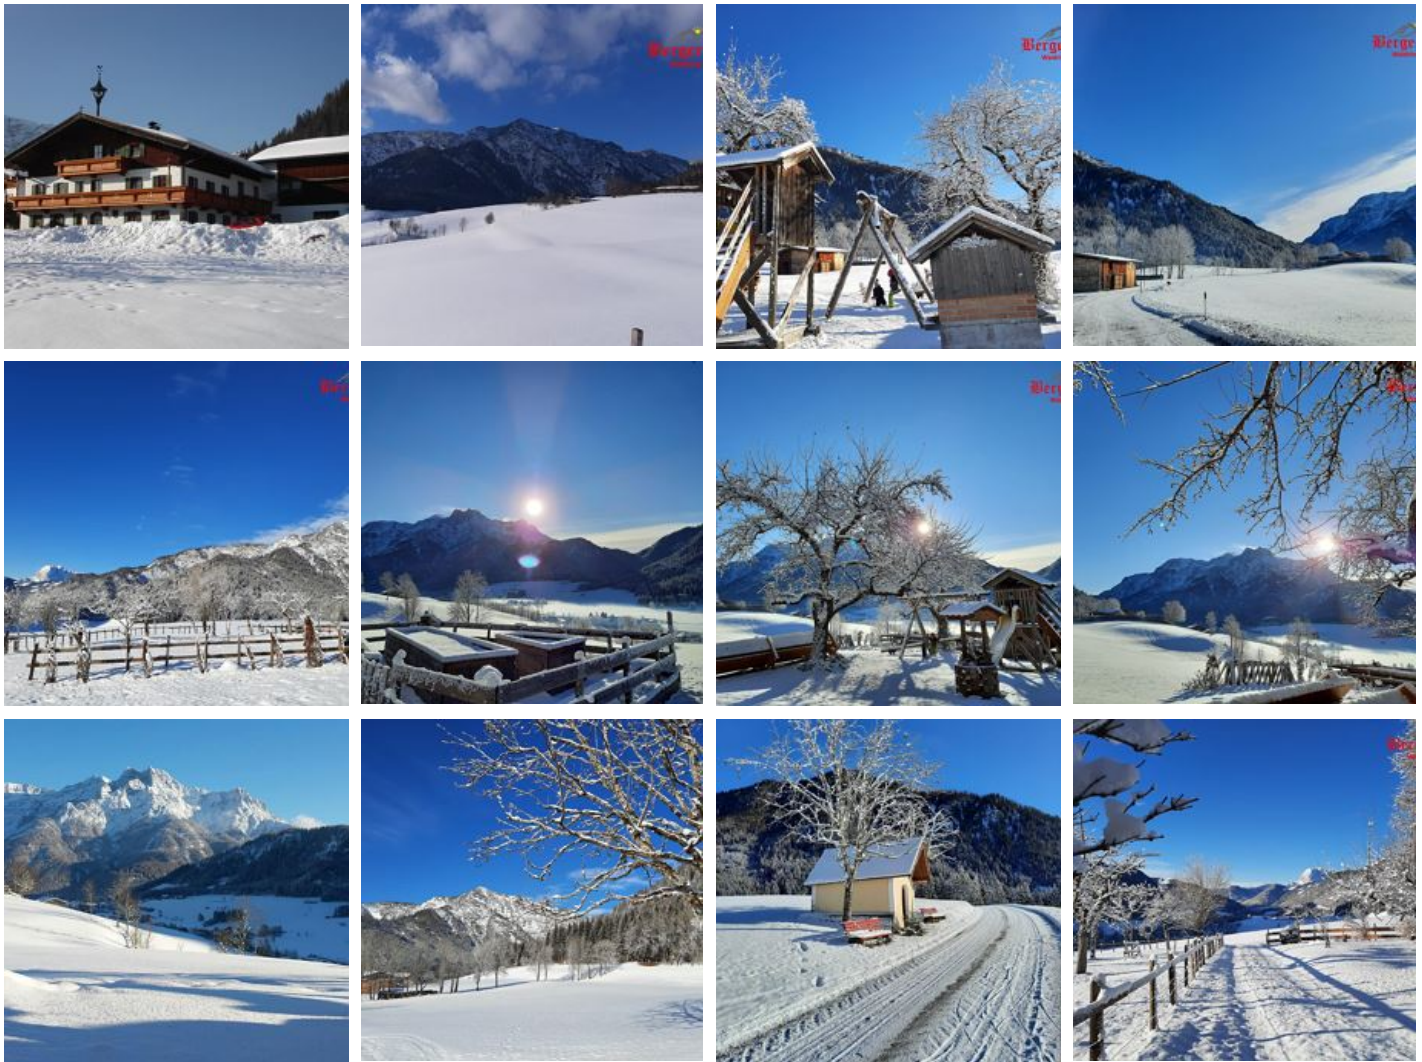

# Bergerbauer

## farm, farmhouse in Waidring

Cosy farm-house in a sunny and calm situation, ideal for families (own children's playground). Bed & breakfast or half-board possible - without sunday! (with products from the farm). Summer: hiking tours to the own alpine hut; Winter: curling. Renovated rooms in Tyrolian style with sat-tv.