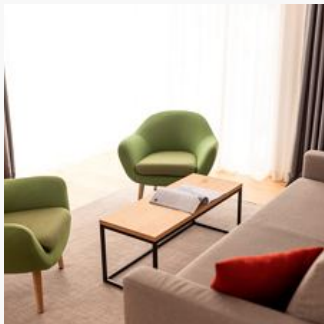

Special Offer - Deluxe Apartment 2 Bedrooms

A modern furnished flat with parquet flooring and underfloor heating throughout the flat. Modern eat-in kitchen with high-quality equipment :- large dining table- fridge with freezer- oven/microwave- i...

ab
€ 1.665,00

per person on 05.11.2024

TO THE OFFER

1-2 Personen · 2 Bedrooms · 70 m²