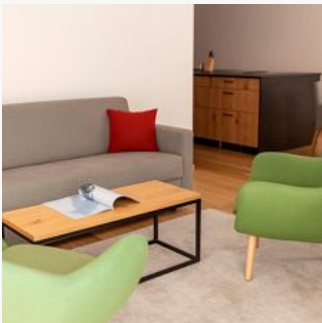

Premium Apartment (1 bedroom) non--refundable

What to expect? A modern furnished flat with parquet flooring and underfloor heating throughout the flat. Modern eat-in kitchen with high-quality equipment : - large dining table - fridge with freeze...

1-3 Personen · 1 Bedrooms · 45 m²

ab
€ 832,50

per person on 05.11.2024

TO THE OFFER