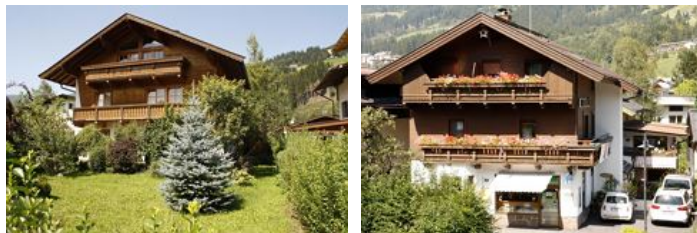

Absolute Active Resort

hotel in Kirchberg in Tirol

The "Absolute Active Resorts" are all centrally located in and around Kirchberg in Tirol. There are several pensions which are family run. The houses have only 2 - 4 rooms. All rooms are equipped with shower, toilet and TV, most have a balcony, there is usually a parking space. Standart is breakfast, but you can book half board, this can be served in a nearby restaurant.

private setting · quiet location · right on the bike path · meadowlands · near the forest · mountain location · cannot be reached by car · central location · right on the golf course · right on the slope · old town · right at the cross-country ski trail · outskirts of town · right at the ski-bus/hiking-bus/bus stop · on the hiking path · steambath · sauna · tanning booth · outdoor swimming pool · whirlpool · yoga · beauty treatment · relaxation room · massage · infrared cabin · biosauna