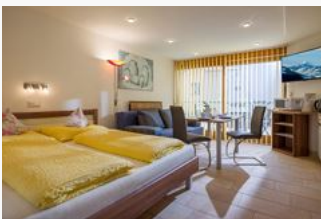

Rooms and apartments

Suitable offers

apartment/3 bedrooms/shower, WC

Large lounge with TV, free WiFi, kitchenette equipped with microwave, toaster, coffee maker. 3 bedrooms each with double bed and wash basin. Bathrom with shower/WC. Extra WC. Includes bed linen, t...

1-6 Personen · 3 bedrooms · 62 m²

ab
€ 9.999,00

per apartment On 26.05.2019

to the offer

Apartment, shower, toilet, terrace

Apartment for 2 persons with terrace and a small garden. Living/sleeping area with kitchenette equipped with microwave, toaster, coffee maker. TV, free WiFi, bathrom with shower/WC. Includes bed lin...

1-2 Personen · 21 m²

ab
€ 50,00

per apartment On 26.05.2019

to the offer

Apartment, shower, toilet, terrace

Apartment with terrace, living/sleeping area with double bed and double pull-out couch, kitchenette equipped with microwave, toaster, coffee maker. TV, free WiFi, bathrom with shower/WC. Includes bed...