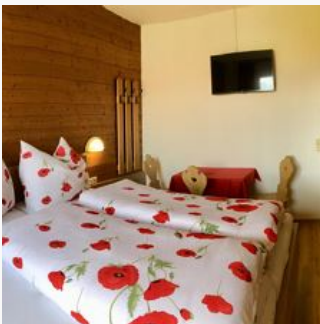

Family room, shower or bath, toilet, 2 bed rooms

Family room with two double beds, two cubicles, all rooms with balcony or terrace access

2-4 Personen · 2 Bedrooms · 25 m²

ab
€ 69,00

per person on 07.08.2024

TO THE OFFER