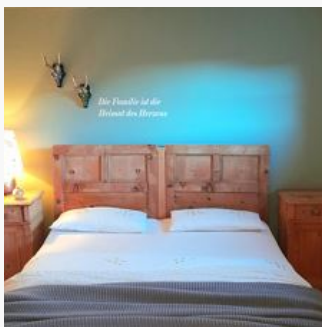

mountain location · right at the ski-bus/ hiking-bus/ bus stop · meadowlands · right at the cross-country ski trail · quiet location

Rooms and Apartments

Current Offers

Apartment, shower, toilet, 1 bed room

1-2 Personen · 1 Bedrooms · 40 m²

Idyllically situated bright apartment in the basement (souterrain), 40 m². Private entrance, garden area and parking space. Bed-sitting room with kitchen and bathroom Features: double bed, TV, stove,...

ab
€ 90,00

per apartment on 03.02.2023

TO THE OFFER

Conditions

No pets!

Lilly Fein

holiday apartment in Hopfgarten im Brixental

Innerkelchsau 32a
A-6361 Hopfgarten im Brixental
Email: lilly.hoelzl@gmail.com
Phone: 0043 664 1646959

Ferienregion Hohe Salve
6300 Wörgl, Innsbrucker Str. 1
AUSTRIA

Telefon: +43 57507 7000
Fax: +43 57507 7020
info@hohe-salve.com
www.hohe-salve.com

UID: ATU44549501
Gerichtsstand: Bezirksgericht Kufstein
Raiffeisenbank Wörgl
IBAN: AT64 3635 8000 0068 9315 / BIC: RZTIAT22358