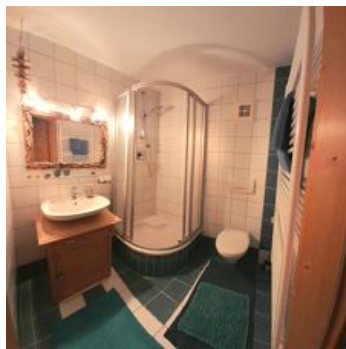

The flat is in an extremely rural location, in the basement of a semi-detached house (souterrain) and has its own private entrance with an adjacent parking space.

"Lilly Fein" is lovingly furnished and has a new, fully equipped kitchen and a stove with a viewing window for romantic hours.

1-2 Personen · 1 Bedrooms · 40 m²

Idyllically situated bright apartment in the basement (souterrain), 40 m². Private entrance, garden area and parking space. Bed-sitting room with kitchen and bathroom Features: double bed, TV, stove,...