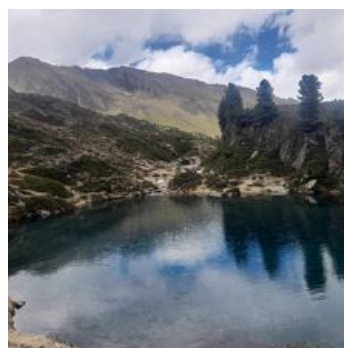

Lilly Fein

holiday apartment in Hopfgarten im Brixental

The apartment "Lilly Fein" is located in Kelchsau, a hiking and recreation paradise in the middle of the Region Hohe Salve. The small village lies in an idyllic side valley where untouched nature, rustic farms and lonely mountain peaks await you.

The flat is in an extremely rural location, in the basement of a semi-detached house (souterrain) and has its own private entrance with an adjacent parking space.

"Lilly Fein" is lovingly furnished and has a new, fully equipped kitchen and a stove with a viewing window for romantic hours.