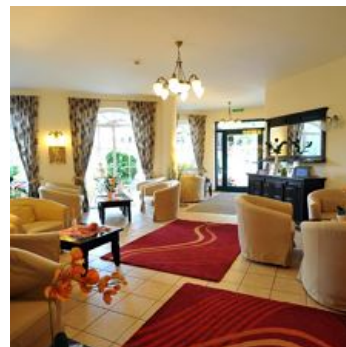

Landhaus Margarethe ****

hotel in Hopfgarten im Brixental

Situated directly next to the cable car station Hopfgarten, our house offers speedy access to Austria's largest interconnected ski area. Besides, what can be more relaxing after a sporty day than a visit to our generous sauna area? Facilities: breakfast room, lobby with reading corner, lift, sauna area with solarium, fitness room, underground parking, sunny terrace, children's play room, All rooms provide internet access, WLAN in the lobby.