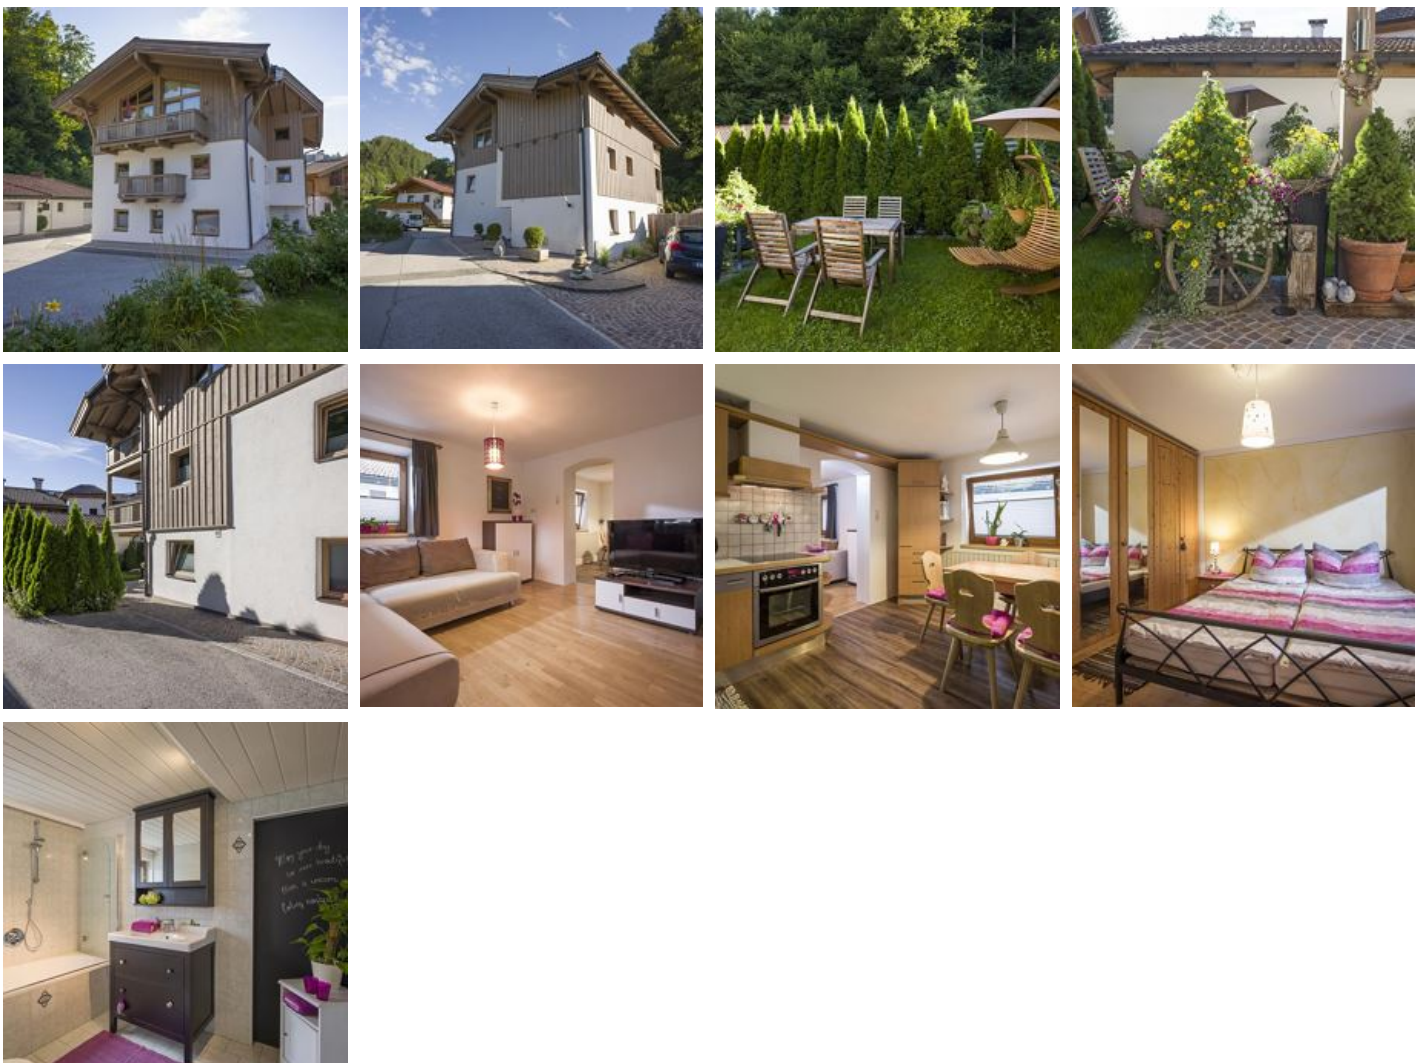

# Haus Riedmann Christine

## holiday apartment in Hopfgarten im Brixental

The house is situated in a calm area and offers a fantastic view of the Hohe Salve. Since the ski bus stops only a few metres from the house you can leave your car behind in one of the 2 parking spaces in front of the house. A walk to the lift and the village centre takes no longer than 10 minutes. The cross-country ski track is right next to the house.