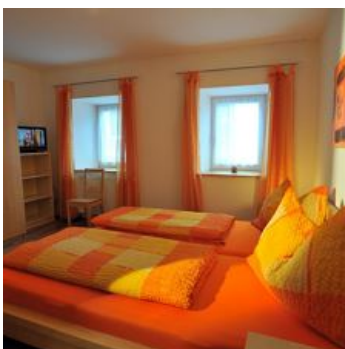

Gasthof Wildschönauer Bahnhof

inn in Wörgl

GASTHOF WILDSCHÖNAUER BAHNHOF in WÖRGL - TIROL

Our Gasthof Wildschönauer Bahnhof is a traditional inn in the centre of Wörgl. In November 2006, I took over the traditional Wörgl inn (Schrettl) at the crossroads into the Wildschönau. Hereby, the inn got back its old, almost forgotten name Wildschönauer Bahnhof.

We wanted to return to the old traditions of a genuine Tyrolean inn - be it in the ambience, the cuisine or, important for them, the name. The house was first mentioned in 1615 as >Crämer zu Wörgl<. Our Gasthof Wildschönauer Bahnhof is an inn with tradition in the centre of Wörgl. All rooms are equipped with a shower, flat-screen sat TV and free Wi-Fi. For breakfast you can look forward to an extensive breakfast buffet.

The house is member of the Tyrolean inn culture association, Bewusst Tirol, Culinary Heritage and Genussregion Österreich. The kitchen offers regional products with ingredients from the region and of course Tyrolean specialities. Due to the central location, sh...

central location · urban area

Ferienregion Hohe Salve
6300 Wörgl, Innsbrucker Str. 1
AUSTRIA

Telefon: +43 57507 7000
Fax: +43 57507 7020
info@hohe-salve.com
www.hohe-salve.com

UID: ATU44549501
Gerichtsstand: Bezirksgericht Kufstein
Raiffeisenbank Wörgl
IBAN: AT64 3635 8000 0068 9315 / BIC: RZTIAT22358