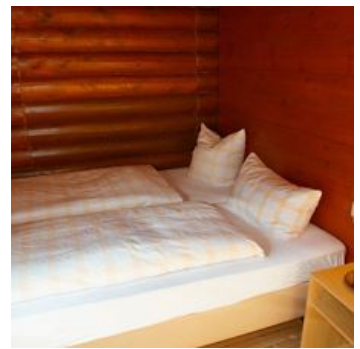

Chalet Wastl und Chalet Grand Wastl

Ferienhaus in Wörgl

The chalets Wastl and Grand Wastl are part of a chalet village which comprises 12 rustic, yet trendily furnished holiday cabins. Enjoy the privacy of your own chalet and garden. Each provides a modern, comfortable bathroom with floor heating, a living-dining area and a fully equipped kitchen (dishwasher). There is sat TV and free Wi-Fi internet.

near the forest · quiet location · mountain location

Rooms and Apartments

Current Offers

Holiday home, shower, toilet, 4 or more bed rooms

Situated in a quiet and idyllic area at the edge of the forest in Pinnersdorf, the Chalet Grand Wastl offers fantastic views of the surrounding mountains. Whether in summer or in winter the chalet and...