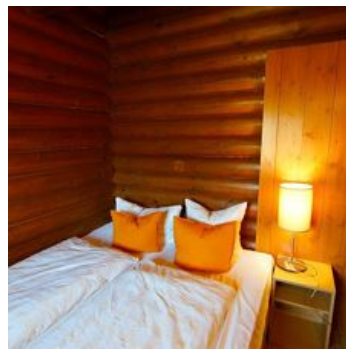

Chalet Wastl und Chalet Grand Wastl

Ferienhaus in Wörgl

The chalets Wastl and Grand Wastl are part of a chalet village which comprises 12 rustic, yet trendily furnished holiday cabins. Enjoy the privacy of your own chalet and garden. Each provides a modern, comfortable bathroom with floor heating, a living-dining area and a fully equipped kitchen (dishwasher). There is sat TV and free Wi-Fi internet.

near the forest · quiet location · mountain location

Rooms and Apartments

Current Offers

Holiday home, shower, toilet, 4 or more bed rooms

Situated in a quiet and idyllic area at the edge of the forest in Pinnersdorf, the Chalet Grand Wastl offers fantastic views of the surrounding mountains. Whether in summer or in winter the chalet and...

ab
€ 371,00

per apartment on 12.10.2024

TO THE OFFER

1-10 Personen · 5 Bedrooms · 90 m²

Holiday home, shower, toilet, 3 bed rooms

Chalet Wastl is situated in a quiet and idyllic area at the edge of the forest in Pinnersdorf. Whether in summer or in winter - the chalet always offers fantastic views of the surrounding mountains a...