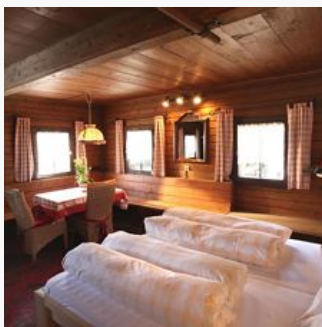

Berghütte Rahmhof

Ferienhaus in Wörgl

The 400 years old mountain farmstead is situated on a 7 ha large, remote high plateau - it stands all alone amidst impressive alpine scenery at 780 m above sea level. The town centre of Wörgl is 6 km from the farm while the lifts of the ski and hiking area SkiWelt Wilder Kaiser Brixental in Hopfgarten and Itter are only 4 km away. Our house is particularly suited for self-catering groups up to 20 persons. It is a real gem for befriended families with several children who want to spend some days together or for someone who wants to enjoy the unique alpine flair together with friends or colleagues on a weekend. The cabin is also the perfect venue for works outings as well as birthday celebrations. There is a huge garden, a roofed patio with a barbecue area and a swing. Free Wi-Fi internet. Special highlight: the two, lovely miniature donkeys Hanni and Zotti !

near the forest · meadowlands · quiet location · private setting · mountain location

Rooms and Apartments

Current Offers

mountain hut for 25 pax (max 40 pax)

10-20 Personen · 6 Bedrooms

6 multiple rooms in total with untouched log walls (double beds and bunk beds) and basin (hot and cold water), dorm with 7 beds (max. 2 - 4 additional mattresses available) and toilet/basin (hot and c...