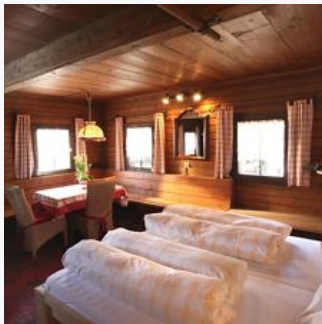

mountain location · private setting · quiet location · meadowlands · near the forest

Rooms and Apartments

Current Offers

mountain hut for 25 pax (max 40 pax)

10-20 Personen · 6 Bedrooms

6 multiple rooms in total with untouched log walls (double beds and bunk beds) and basin (hot and cold water), dorm with 7 beds (max. 2 - 4 additional mattresses available) and toilet/basin (hot and c...