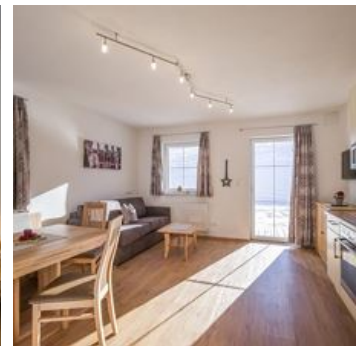

Appartementhaus Glashütte

farm, farmhouse in Hopfgarten

Our farmhouse is situated in a quiet area in the middle of nature. In summer a lovely hiking path leads right past our house to the leisure park Salvenaland and in winter the cross-country ski trail is right in front of our door. There is a lovely barbecue area as well as enough space for our small guests to romp about and have fun at the playground. You will find a snack-bar nearby or you can treat yourself with our home-made products. *right at the ski bus stop *right at the cross-country ski trail *right at the hiking path *animals on the farm