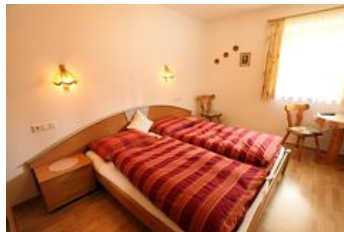

Appartement Krall Elfriede

holiday apartment in Brixen im Thale

Our house is situated on the "Sonnberg" in Brixen im Thale, surrounded by the Kitzbüheler Alpen. The quiet, sunny location is the perfect departure point for your holiday activities in Tyrol! In Winter our house is actually on the ski slope and in very close proximity to the Brixen gondola station. In a number of minutes the gondola takes you directly to the SkiWelt Wilder Kaiser - Brixental with connection to the Kitzbühel/Kirchberg ski area! In Summer you can hike from our front door up to the Hohe Salve or to any of the neighbouring summits in Brixental valley's grassy mountains!

quiet location · right on the slope · on the hiking path

Rooms and apartments

Suitable offers