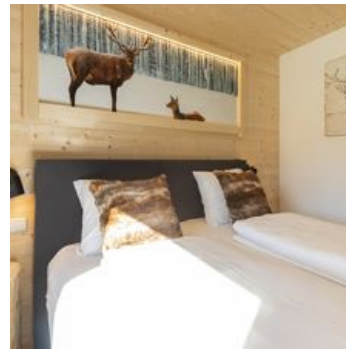

Westendorf Mountain Lodge / Gamsspitz

holiday apartment in Westendorf

Wir freuen uns, Sie im Westendorf Mountain Lodge - Lodge Wildspitz willkommen zu heißen. Unser Lodge verfügt über 4 Appartements. Unser Feriendomizil liegt am Rand von Westendorf in einer ruhigen Lage nur ein paar Minuten vom Zentrum entfernt. Der Lodge befindet sich in idyllischer Lage und bietet eine wunderschöne Aussicht auf die Berge. Rundherum können Sie die Natur genießen und von hier aus Ihre Skitouren, Wanderungen, Spaziergänge und andere Unternehmungen starten. Der schöne Garten/Balkon lädt zum gemütlichen Entspannen mitten in den Tiroler Bergen ein.

outskirts of town · private setting · near the forest · meadowlands · quiet location · mountain location · on the hiking path · right on the bike path