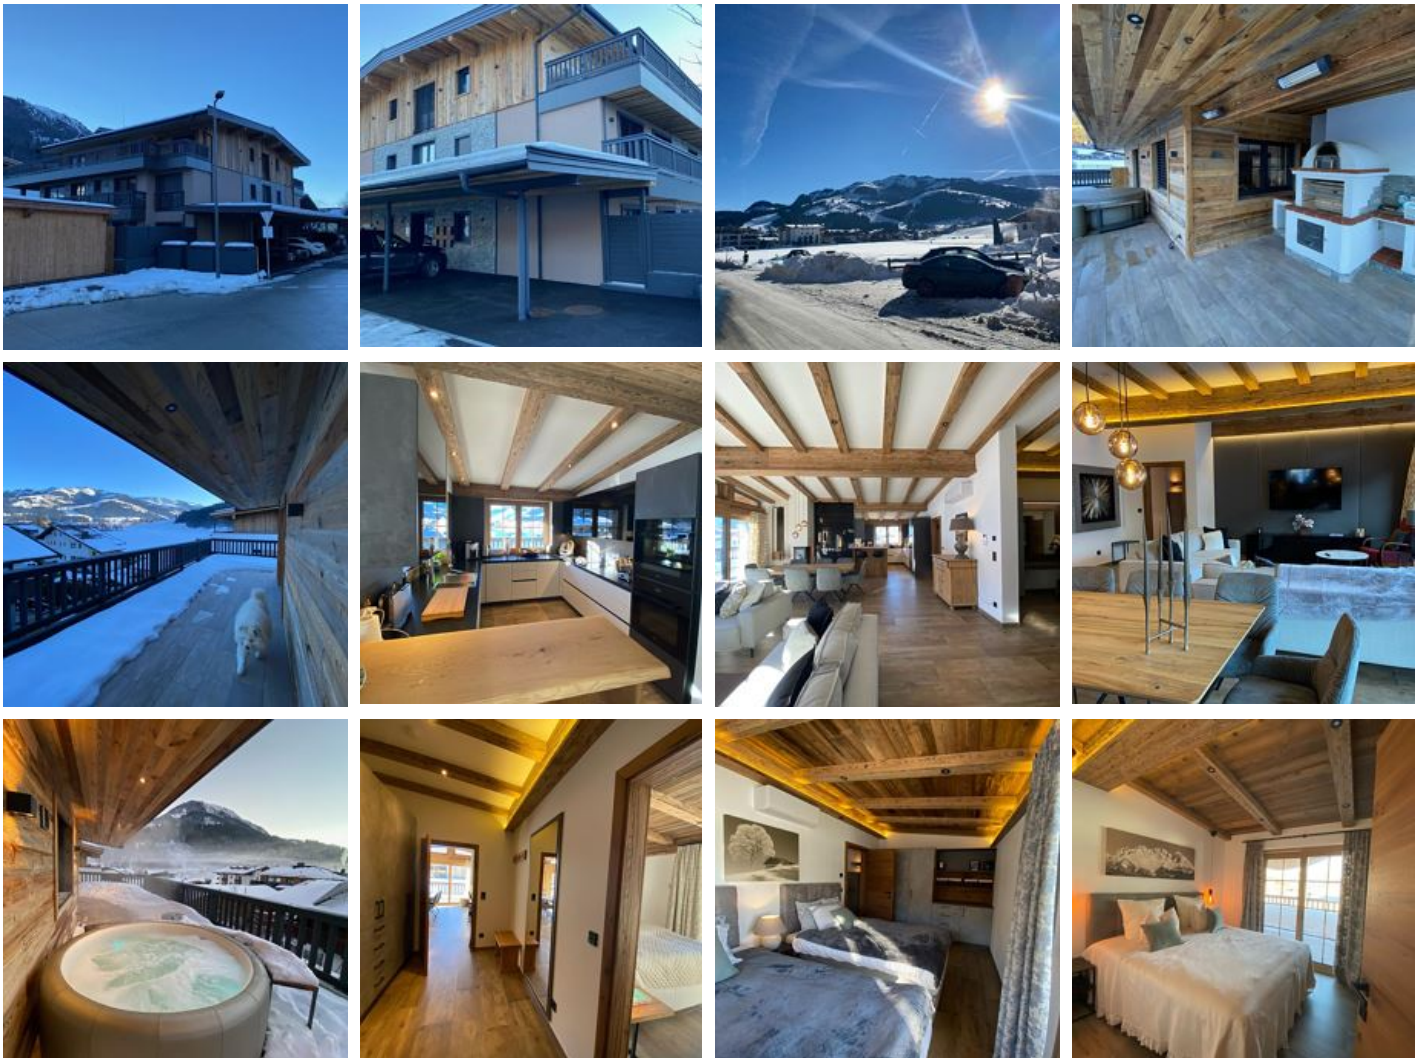

Wellenberg Lodge

holiday apartment in Kirchberg in Tirol

Bahnhofstraße 20 · A-6365 Kirchberg in Tirol · karin@heatley.at · 0043 660 3830443

Wellenberg Lodge

holiday apartment in Kirchberg in Tirol

Pure luxury in this penthouse with 4 bedrooms and 4 bathrooms. All rooms with air conditioning and terrace access. Central to the train station and center and yet very quiet. The approx. 75m² terrace surrounds the apartment and offers a breathtaking view of Kirchberg and the surrounding mountains. Sauna, HotTub and charcoal stove. The apartment is furnished in alpine chic and offers 2 underground parking spaces with E-connection and 2 carport parking spaces as well as a spacious cellar with ski boot heater.

quiet location · right on the bike path · near the forest · on the hiking path · central location · right at the ski-bus/ hiking-bus/ bus stop · right at the cross-country ski trail · mountain location

Rooms and Apartments

Current Offers

Apartment, shower or bath, toilet, 4 or more bed rooms

1-8 Personen · 4 Bedrooms · 180 m²

ab
€ 93,75

per person on 28.01.2023

TO THE OFFER

Wellenberg Lodge