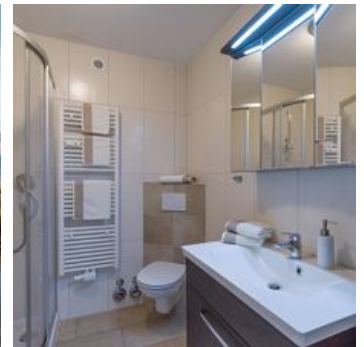

Lovely 1 bedroom apartment on the sunny side of Kirchberg. Fully fitted kitchen, open plan living room with sofa (pull out for extra person) and dining table. You have access to a small garden with amazing views of the surrounding mountains! Bathroom has a shower, toilet, washbasin, washing machine/dryer. Good sized double bedroom with wardrobe, all bed linen and towels are included

outskirts of town · quiet location · mountain location

Rooms and Apartments

Current Offers

Apartment

1-3 Personen · 1 Bedrooms · 60 m²

1 bedroom apartment with sofa bed for extra person. Fully fitted kitchen, living room and dining table, bathroom with shower, washing machine/dryer. Free parking and WIFI. Amazing views! close to ski ...