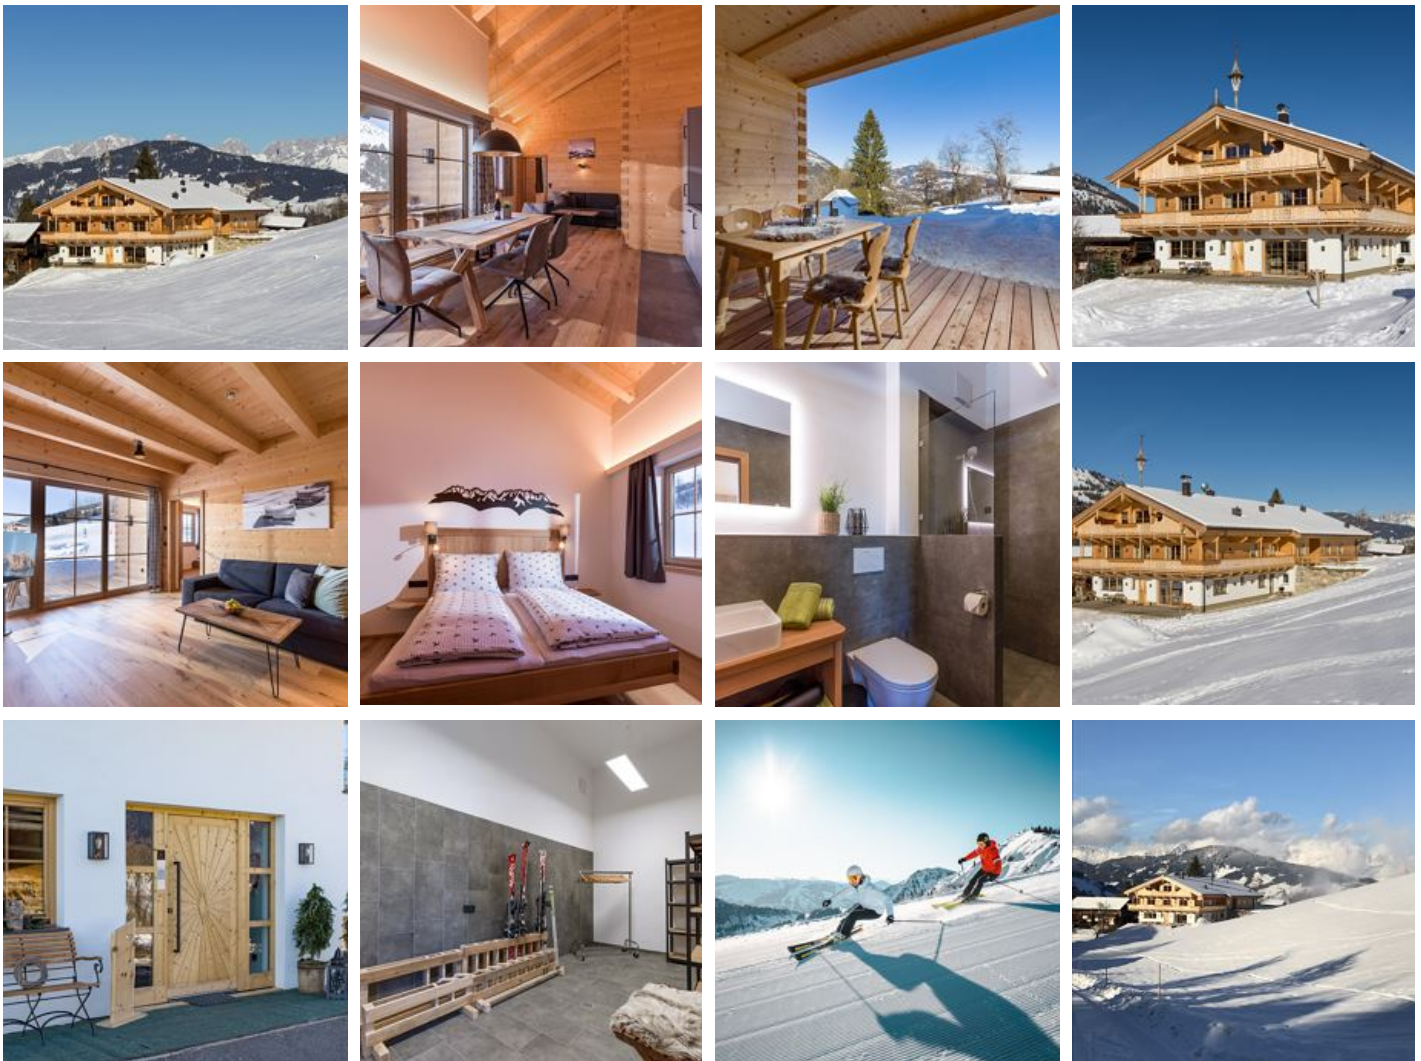

## Schrolln Appartements

holiday apartment in Kirchberg in Tirol

Get away from everyday life and enjoy the carefree fun at our fantastically situated new apartments in a wonderfully secluded location and fabulous views of the Kitzbühel Alps. Our family-run business, furnished in country-style, has 3 apartments directly on the ski slope, cycle and hiking trails!

quiet location · right on the slope · private setting · mountain location · meadowlands