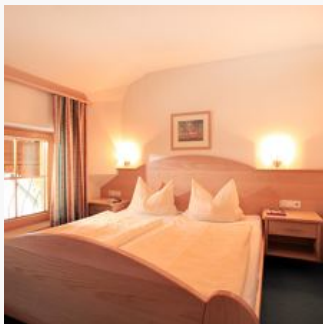

Double room, shower, toilet

1st floor, approx. 25 m², all rooms with balcony, shower/WC, also possible as triple bedroom, cable TV, comfortably furnished.

2-4 Personen · 1 Bedrooms · 25 m²

ab
€ 32,00

per person on 24.04.2026

TO THE OFFER

Double room, shower, toilet

1st floor, approx. 25 m², all rooms with balcony, shower/WC, also possible as triple bedroom, cable TV, comfortably furnished.

2-4 Personen · 1 Bedrooms · 25 m²

ab
€ 31,00

per person on 24.04.2026

TO THE OFFER

apartment/1 bedroom/shower, WC

Apartment approx. 50m², 1 double room and 1 living/sleeping area with pull-out couch, fully-equipped built-in kitchen, small dining area, satellite TV, radio and shower & WC, balcony. Bed linen and to...