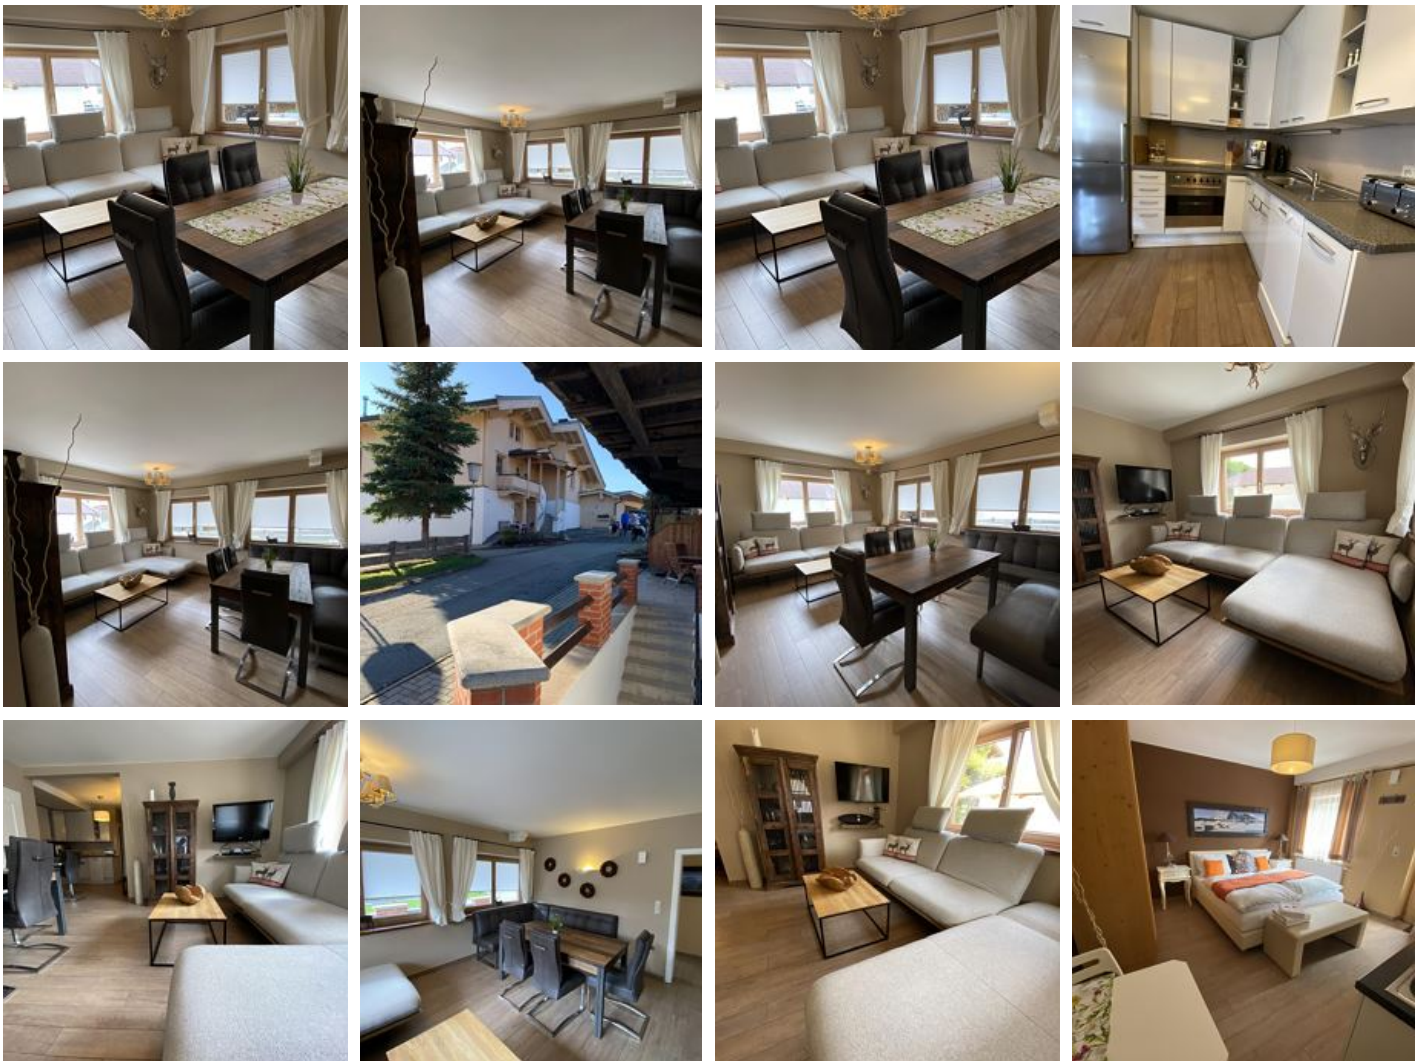

The Residence Cocoon is located in the center of Brixen im Thale, only 3 minutes from Kirchberg and 10 minutes from the center of Kitzbühel. The ski lifts of Brixen and Westendorf with direct access to the SkiWelt Wilder Kaiser Brixental are not far away.

central location · quiet location · right at the ski-bus/ hiking-bus/ bus stop

Rooms and Apartments

Current Offers

apartment/3 bedrooms/shower,bath tub,WC

Neurenoviertes Apartment - stilvoll eingerichtet. Nur 100 m Entfernung bis zur nächsten Skibushaltestelle. Der Bahnhof ist auch in unmittelbarer Nähe. Preise finden Sie auf unserer Website unter fo...

1-6 Personen · 3 Bedrooms · 120 m²

ab
€ 190,00

per apartment on 05.06.2023

TO THE OFFER

Suite, bathtub, no smoker

The studio is located on the ground floor and is equipped with a double bed, fitted kitchen (with hob, coffee machine, microwave and kettle), bathroom with bathtub and toilet.

1-2 Personen · 1 Bedrooms · 18 m²

ab
€ 120,00

per apartment on 05.06.2023

TO THE OFFER

Apartment, bath, toilet, 3 bed rooms

The apartment is equipped with kitchen, living room, 3 bedrooms, 3 bathrooms, toilet. In one bedroom there is a pull-out sofa bed, which can also sleep max. 2 people.