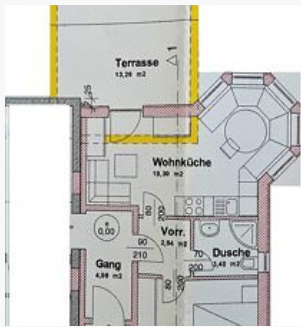

#### Apartment, shower, toilet, 1 bed room

1-2 Personen · 1 Bedrooms · 38 m<sup>2</sup>

Cosy apartment for up to 4 persons. Separate bedroom and bathroom with shower/WC. Living area with couch for 2 persons, large dining area and fully-equipped kitchen with dishwasher. Terrace with lawn!