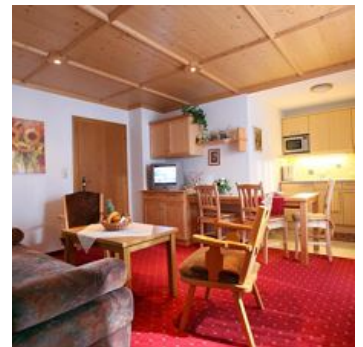

pension in Kirchberg in Tirol

Our family-run 3-Star Pension Tannenhof is situated in a quiet, yet central location. Our guests have the use of a lockable bicycle and ski storage room with boot dryer, a games room with table tennis, table football and darts as well as a big car park. For the perfect start to the day, a generous breakfast buffet awaits you. And what better way to end the day than with a refreshing drink on our peaceful sun-terrace with views of the surrounding Kitzbüheler Alpen or in our comfortable recreational room. After a strenuous day, relax in our Wellness area where a sauna with rest room, infrared heat cabin, steam bath and solarium are available for your pleasure. Our house is an excellent departure point for walks or hiking and Nordic-Walking tours. Free bicycle hire! Our Winter sports enthusiasts can make their way home on the ski slope directly to Pension Tannenhof. In a few minutes' walk it is easy to reach the village centre, bathing lake, tennis courts, bus stop and ski lifts, c...