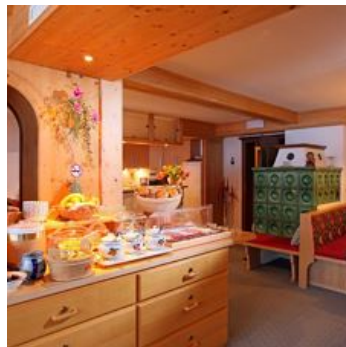

pension in Kirchberg in Tirol

Our family-run 3-Star Pension Tannenhof is situated in a quiet, yet central location. Our guests have the use of a lockable bicycle and ski storage room with boot dryer, a games room with table tennis, table football and darts as well as a big car park. For the perfect start to the day, a generous breakfast buffet awaits you. And what better way to end the day than with a refreshing drink on our peaceful sun-terrace with views of the surrounding Kitzbüheler Alpen or in our comfortable recreational room. After a strenuous day, relax in our Wellness area where a sauna with rest room, infrared heat cabin, steam bath and solarium are available for your pleasure. Our house is an excellent departure point for walks or hiking and Nordic-Walking tours. Free bicycle hire! Our Winter sports enthusiasts can make their way home on the ski slope directly to Pension Tannenhof. In a few minutes' walk it is easy to reach the village centre, bathing lake, tennis courts, bus stop and ski lifts, c...