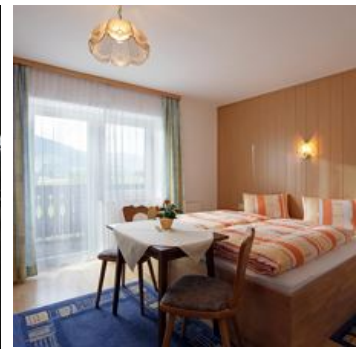

Pension Georg

pension in Westendorf

Child-friendly guesthouse in a central location. All sports and leisure facilities are within walking distance. Rooms with shower/WC, partially balcony, cable TV. We serve breakfast. Children's prices upon request! Please also bring slippers, as we only wear slippers in the house during winter. Thank you!

right on the bike path · central location · quiet location · right at the ski-bus/ hiking-bus/ bus stop · on the hiking path · right at the cross-country ski trail