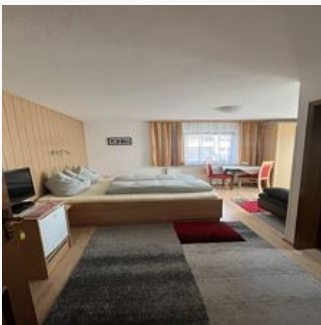

Family room

1-4 Personen · 1 Bedrooms

ab
€ 48,50

per person on 09.05.2026

TO THE OFFER