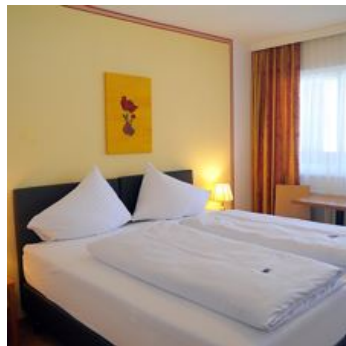

Parkhotel Kirchberg ***

hotel in Kirchberg in Tirol

The hotel is situated in a sunny location next to the centre of Kirchberg. All the rooms are equipped with bath or shower, WC, radio, telephone, cable-TV and partly with balcony. The Parkhotel Kirchberg is an ideal starting point for day-trips and sportive activities. We'd be delighted having the possibility to welcome you in our hotel.

Children's policy:

0-5 years: free of charge 6-12 years: 25% of the adult price 13-15 years: 35% of the adult price

quiet location · central location · right on the bike path · on the hiking path · sauna · infrared cabin