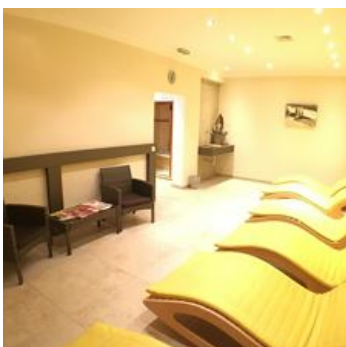

Parkhotel Kirchberg ***

hotel in Kirchberg in Tirol

The hotel is situated in a sunny location next to the centre of Kirchberg. All the rooms are equipped with bath or shower, WC, radio, telephone, cable-TV and partly with balcony. The Parkhotel Kirchberg is an ideal starting point for day-trips and sportive activities. We'd be delighted having the possibility to welcome you in our hotel.

Children's policy:

0-5 years: free of charge 6-12 years: 25% of the adult price 13-15 years: 35% of the adult price

quiet location · central location · right on the bike path · on the hiking path · sauna · infrared cabin