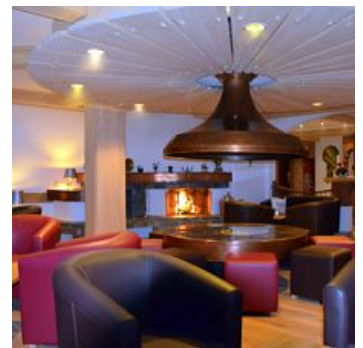

Parkhotel Kirchberg ***

hotel in Kirchberg in Tirol

The hotel is situated in a sunny location next to the centre of Kirchberg. All the rooms are equipped with bath or shower, WC, radio, telephone, cable-TV and partly with balcony. The Parkhotel Kirchberg is an ideal starting point for day-trips and sportive activities. We'd be delighted having the possibility to welcome you in our hotel.

Children's policy:

0-5 years: free of charge 6-12 years: 25% of the adult price 13-15 years: 35% of the adult price

quiet location · central location · right on the bike path · on the hiking path · sauna · infrared cabin